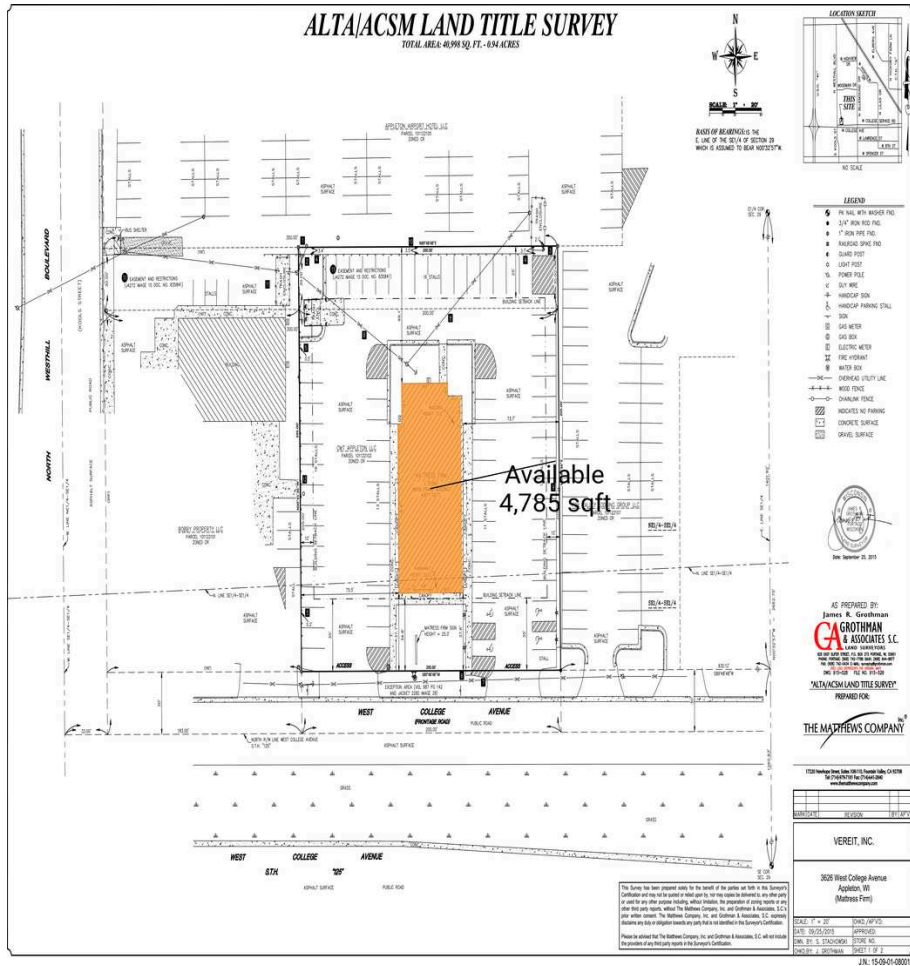

MattressFirm WI-Appleton

A AVAILABLE

4,785 SF