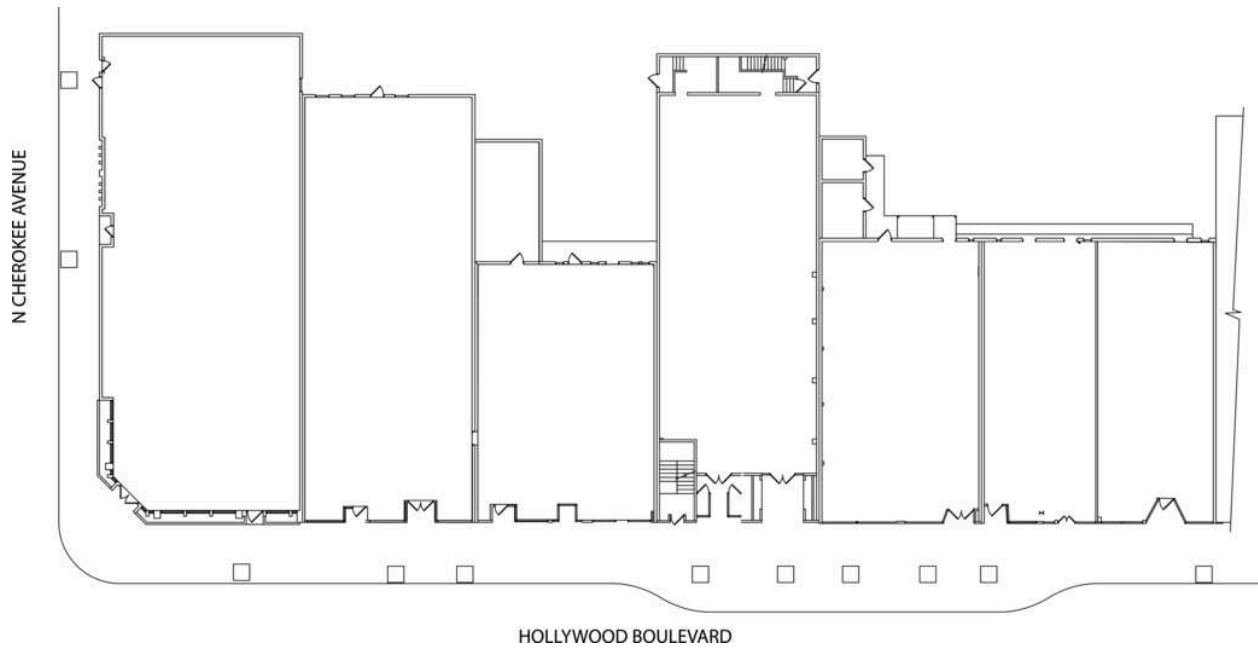

6611-6637 Hollywood (Cherokee Eisen)

6611 6611 Hollywood Whitley LLC. (teasrest)	2,000 SF	6623 Diamond Affiliated Holdings Inc. (tmoonigh)	3,250 SF
6613 Baja Beach (lbbhwoo)	1,962 SF	6627 Freaks LA (Ingeest)	3,866 SF
6615, 6619, 6621A The Dudes Brewing Company (ldudbre)	10,687 SF	6633 Escape Hotel Cafe (lmdfin)	5,773 SF