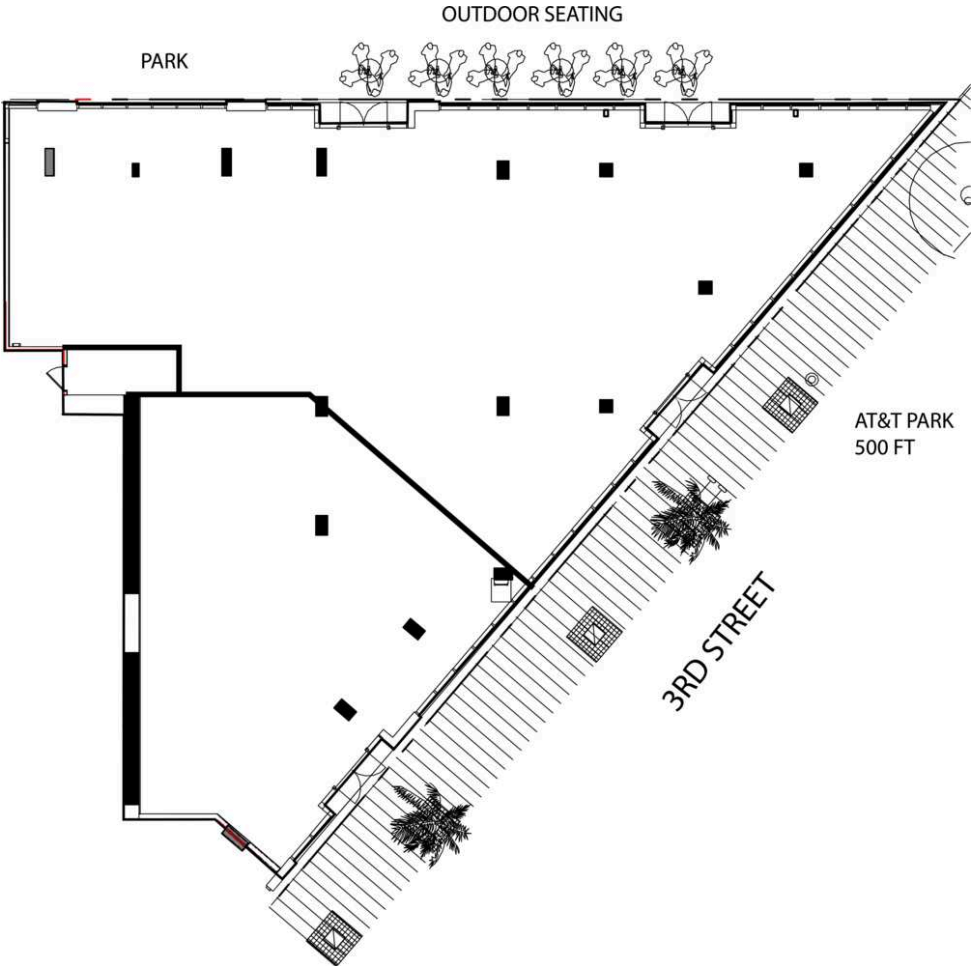

# Block 1 (One Mission Bay)

SUITE-A The Zone 415 (lkafitn)	1,700 SF	<b>SUITE-B AVAILABLE</b>	3,629 SF
<b>RETAIL-1 AVAILABLE</b>	6,437 SF	<b>SUITE-C AVAILABLE</b>	3,343 SF
<b>RETAIL-2 AVAILABLE</b>	1,615 SF	<b>1000A AVAILABLE</b>	6,437 SF
<b>SUITE-A AVAILABLE</b>	1,700 SF		