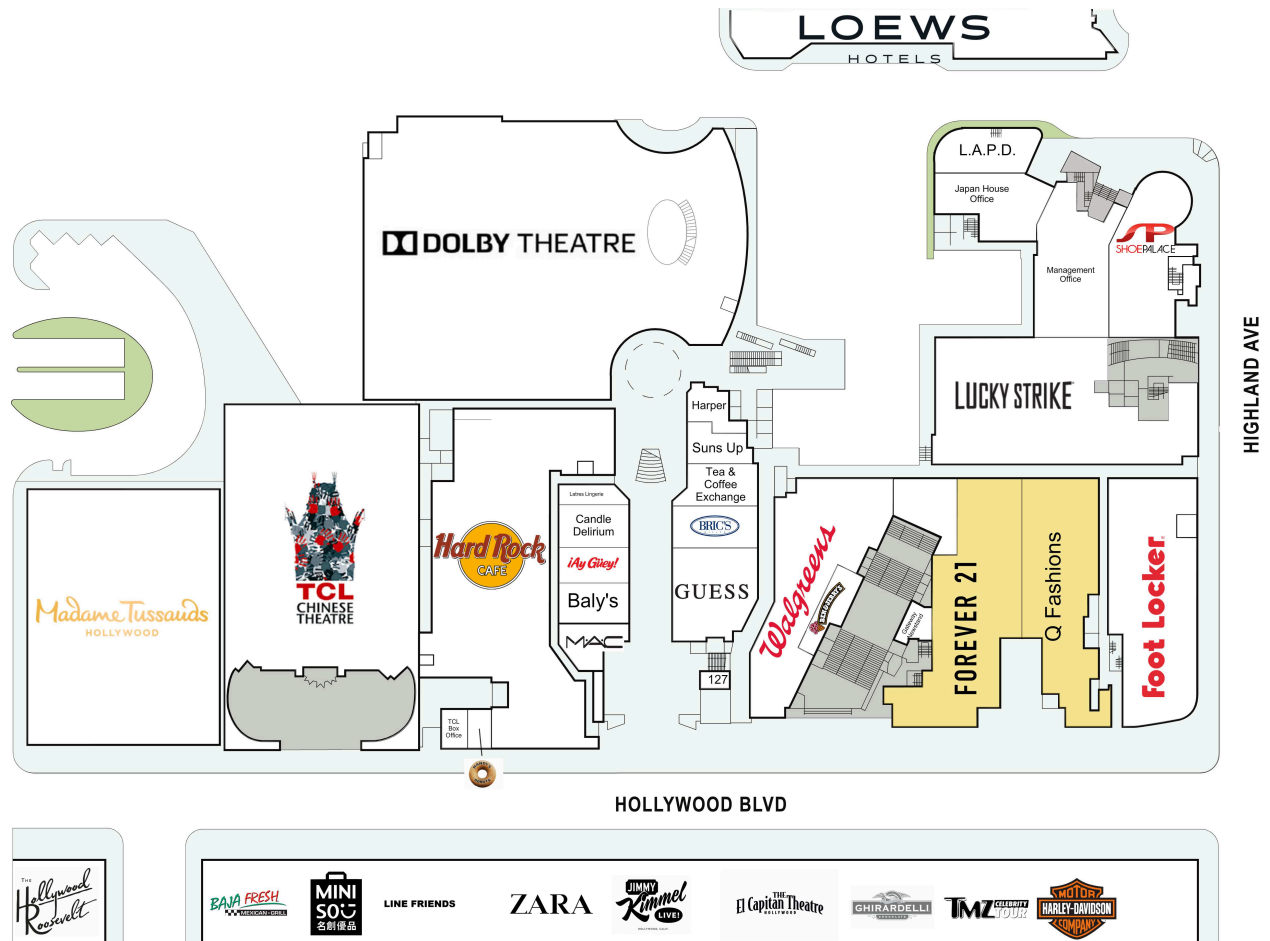

# Hollywood & Highland

Dolby Dolby Theatre		103 Randy's Donuts	503 SF
Loews Loews Hollywood Hotel		105 Hard Rock Cafe	20,639 SF
N1 Harley-Davidson		107 M.A.C. Cosmetics	1,265 SF
N10 Madame Tussauds Hollywood		109 Baly's	
N11 TCL Chinese Theatre		111 Ay Guey!	
N2 TMZ Tours (Adjacent)		112 Candle Delirium	
N3 Ghirardelli Chocolates		114 Latres Lingerie	
N4 El Capitan Theatre		115 Harper	967 SF
N5 Jimmy Kimmel Live		117 Suns Up	1,122 SF
N6 Zara		120 Tea & Coffee Exchange	1,597 SF
N7 Line Friends (Adjacent)		121 Bric's Milano	1,818 SF
N8 MiniSo (Adjacent)		125 Guess	3,708 SF
N9 Baja_Fresh		127 GROM	298 SF
102 TCL Box Office	503 SF	132 Walgreens	9,514 SF

# Hollywood & Highland

---

134 Forever 21	10,447 SF	167 Japan House Office	3,654 SF
143 Lucky Strike Live	14,753 SF	169 L.A.P.D.	2,111 SF
147 foot locker	10,196 SF	170 Management Office	5,327 SF
151 Q Fashions	8,824 SF	<b>171 AVAILABLE</b>	
157 Ben and Jerry's	1,159 SF	<b>172 AVAILABLE</b>	
159 Gateway Newstand	754 SF	<b>173 AVAILABLE</b>	
161 Shoe Palace	5,673 SF	<b>174 AVAILABLE</b>	