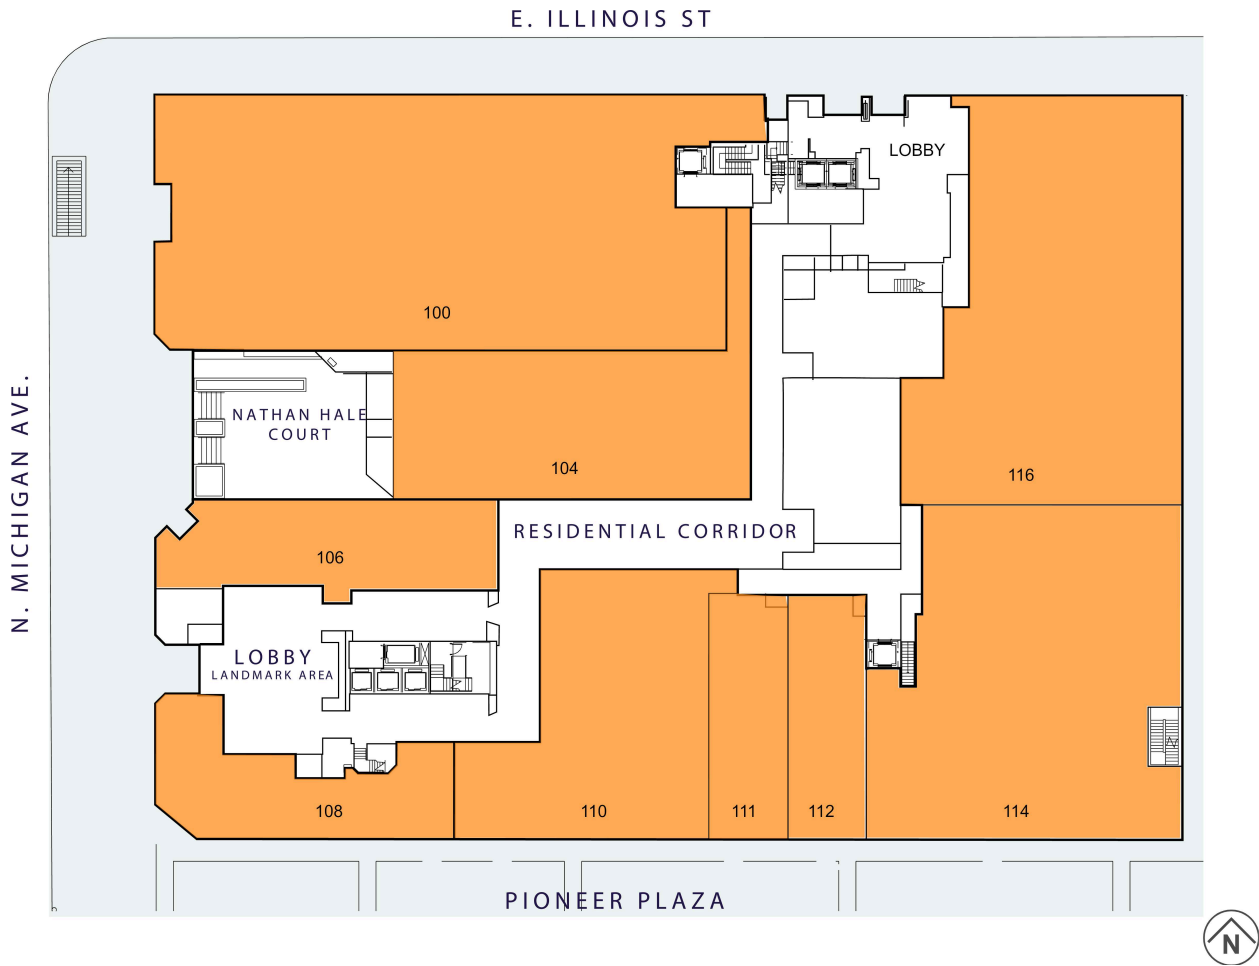

Tribune Tower

100 AVAILABLE	12,308 SF	111 AVAILABLE	1,623 SF
104 AVAILABLE	5,249 SF	112 AVAILABLE	1,631 SF
106 AVAILABLE	2,571 SF	114 AVAILABLE	8,226 SF
108 AVAILABLE	2,340 SF	116 AVAILABLE	8,466 SF
110 AVAILABLE	4,728 SF		