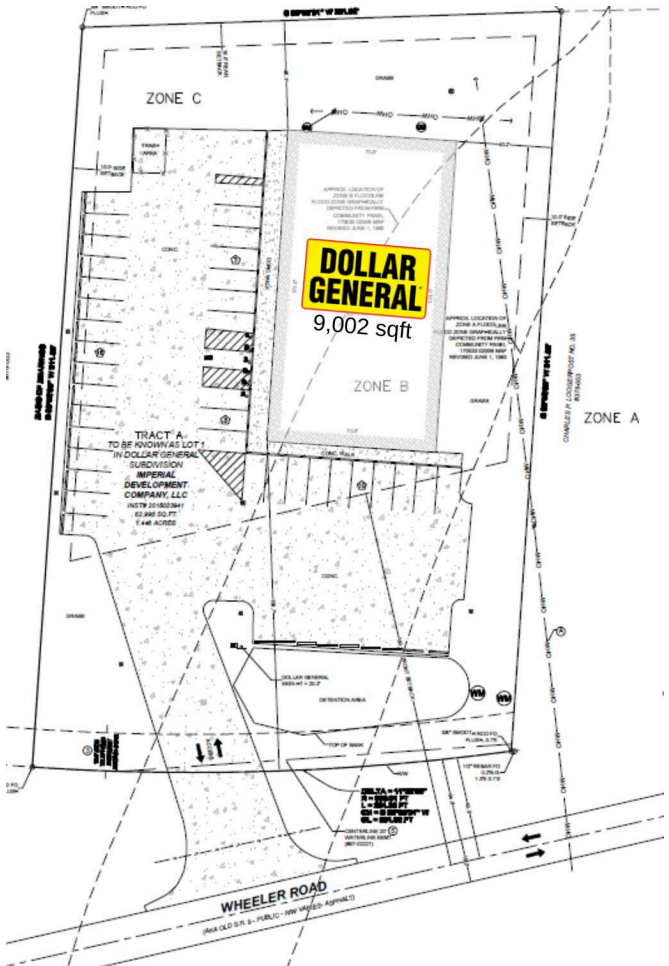

DollarGeneral IL-Glasford

A Dollar General

9,002 SF