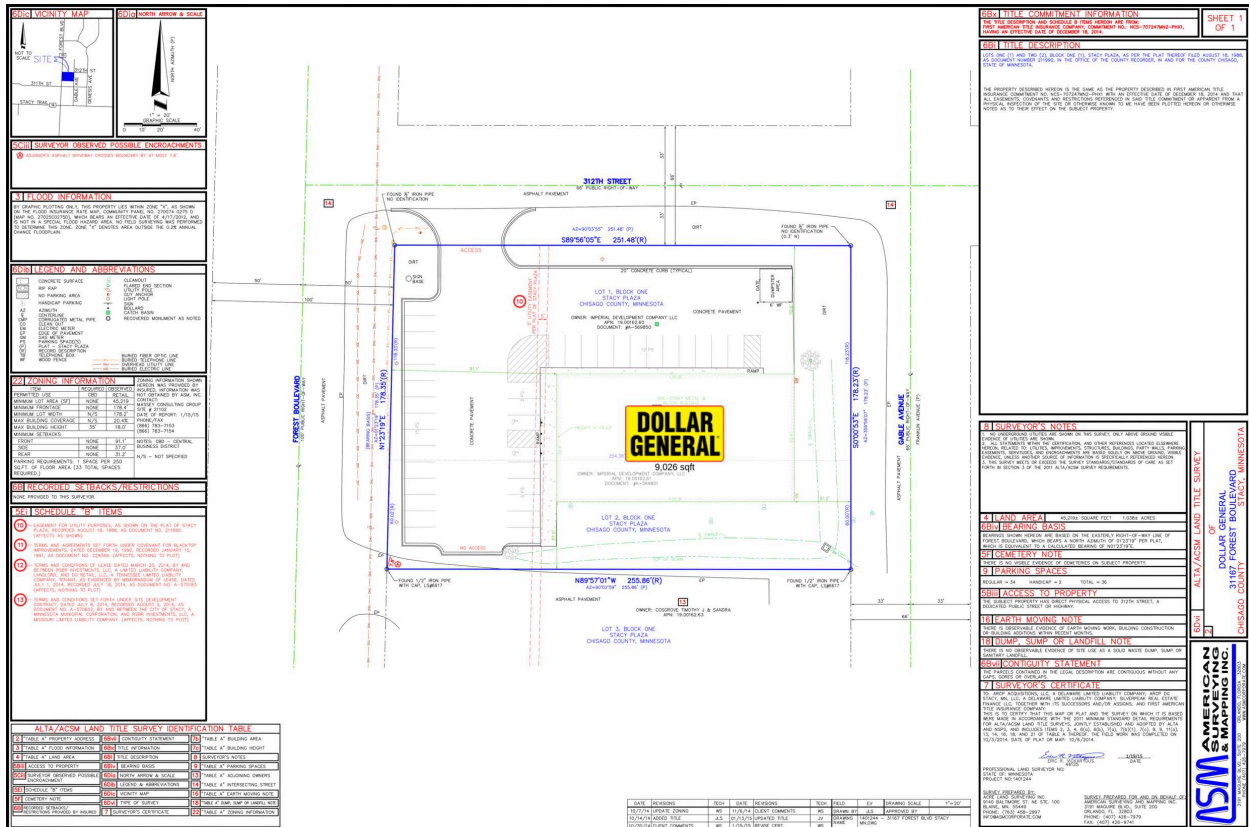

DollarGeneral MN-Stacy

A Dollar General

9,026 SF