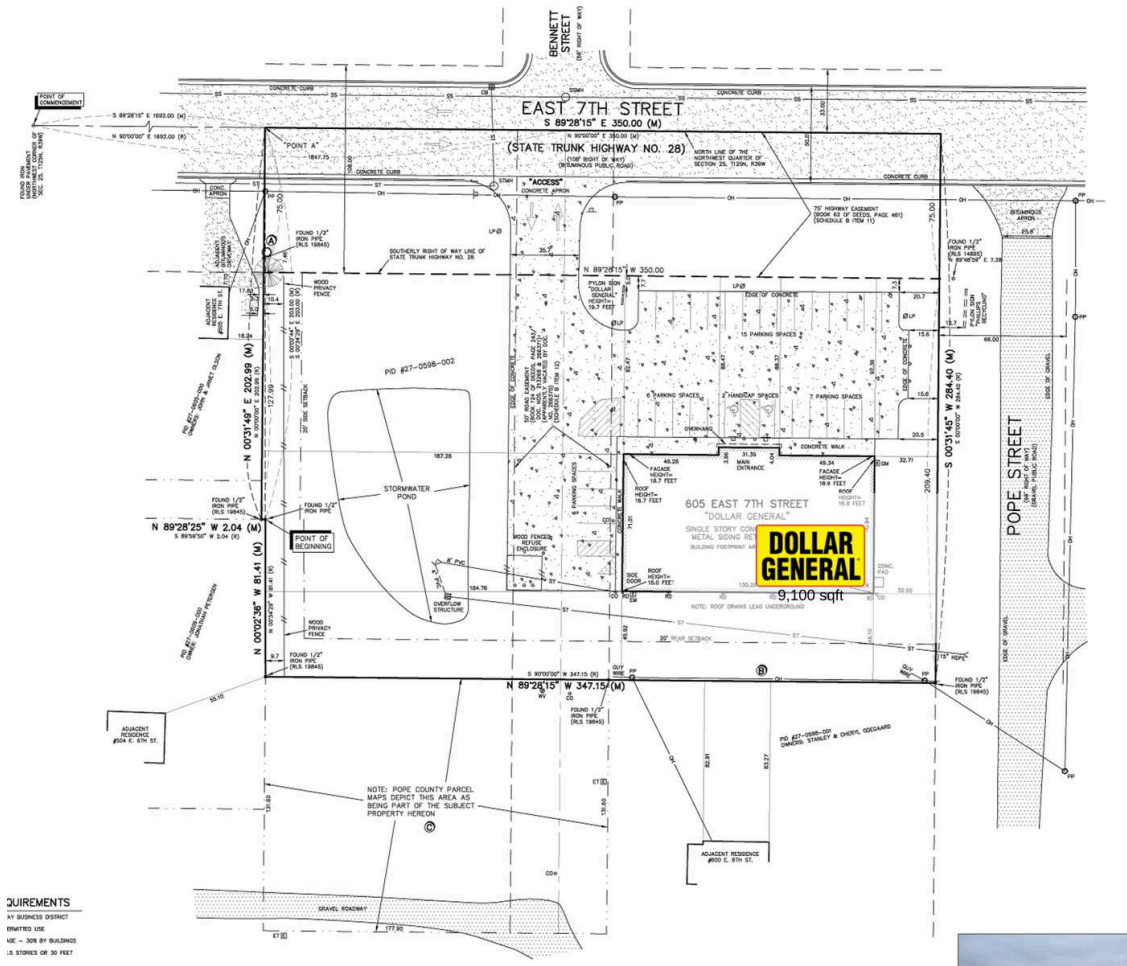

# DollarGeneral MN-Starbuck

A Dollar General

9,100 SF