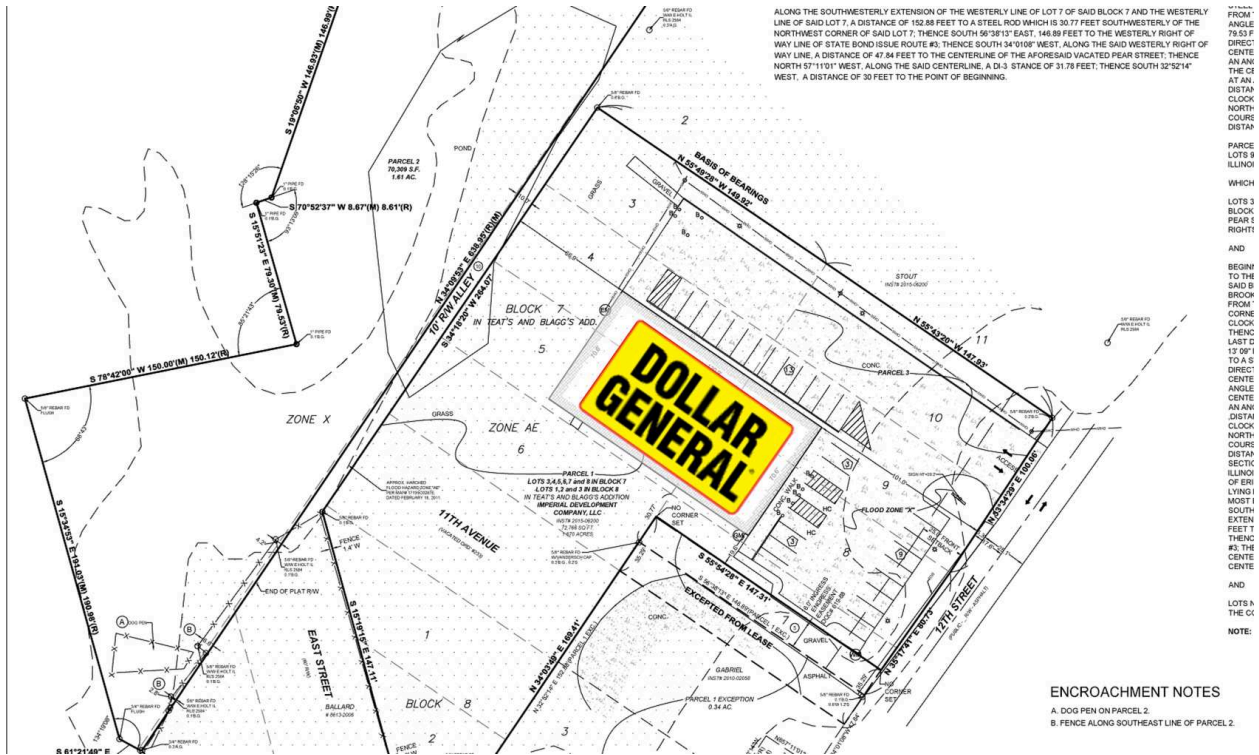

DollarGeneral IL-Erie

A Dollar General

9,026 SF