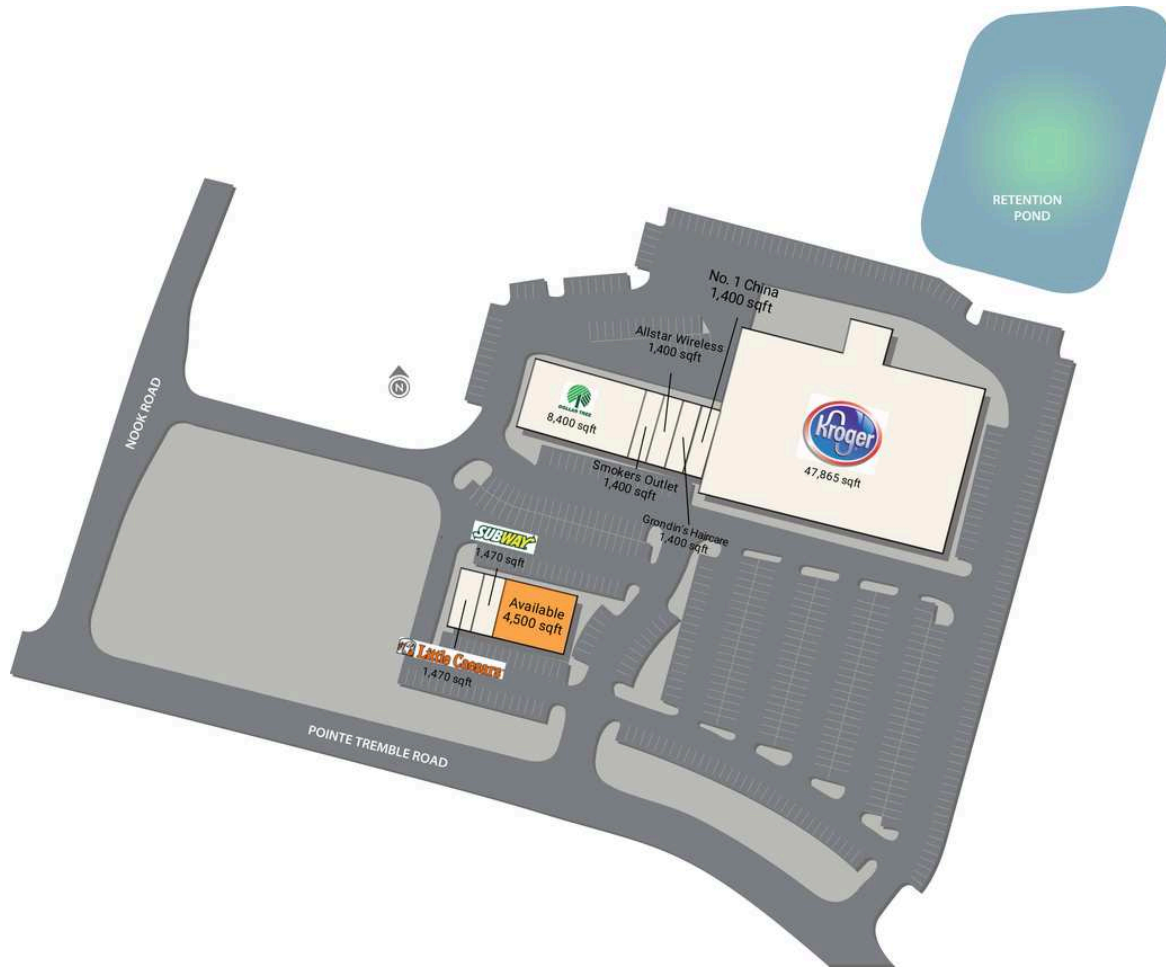

# Algonac Plaza

|                         |           |                            |          |
|-------------------------|-----------|----------------------------|----------|
| 2600 Kroger             | 47,865 SF | 2622 Dollar Tree Store     | 8,400 SF |
| 2610 No. 1 China        | 1,400 SF  | <b>2650 AVAILABLE</b>      | 4,500 SF |
| 2612 Grandin's Haircare | 1,400 SF  | 2656 Subway                | 1,470 SF |
| 2614 Smokers Outlet     | 1,400 SF  | 2658 Little Caesar's Pizza | 1,470 SF |
| 2616 Allstar Wireless   | 1,400 SF  |                            |          |