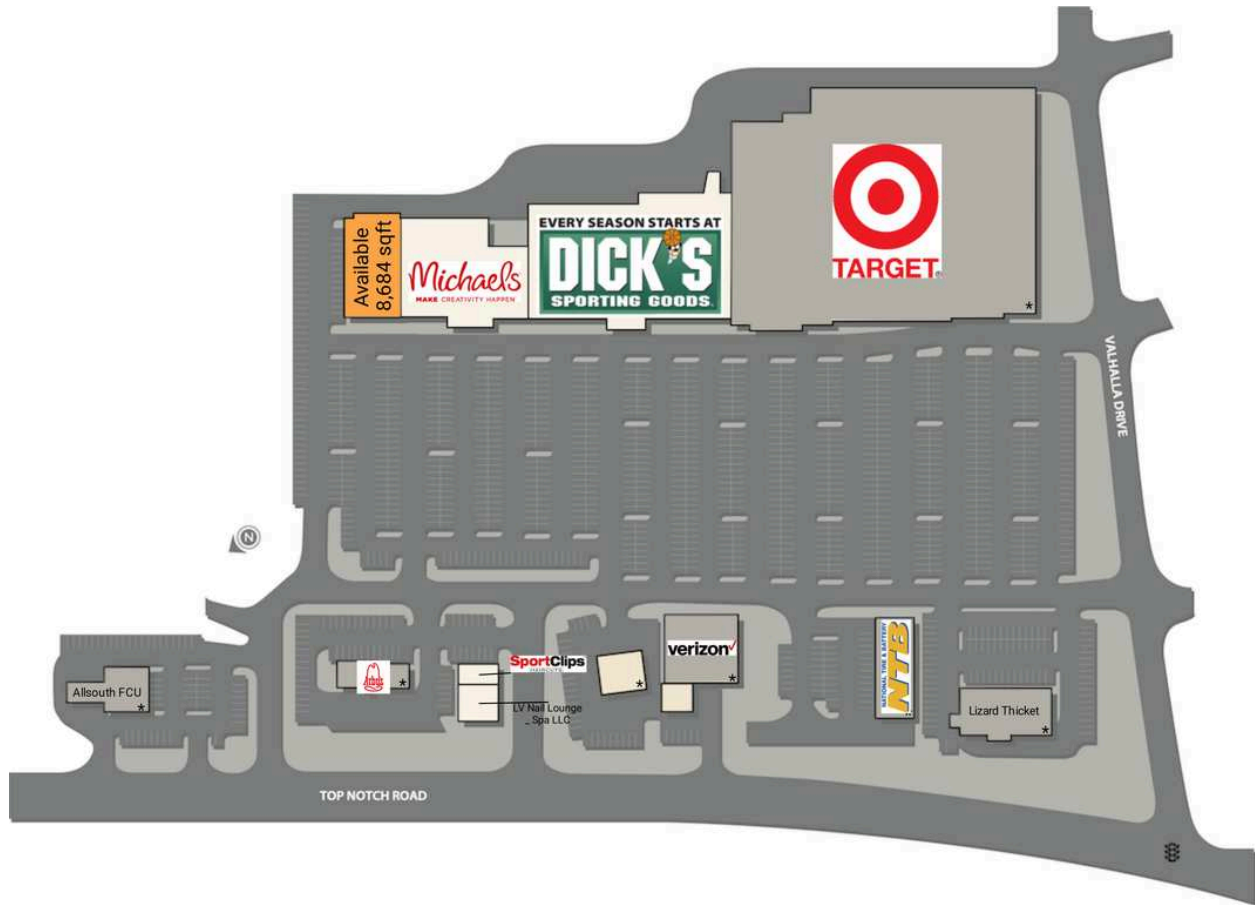

Target Center

1 Dicks Sporting Goods	47,511 SF	4 LV Nail Lounge _ Spa LLC	2,466 SF
2 Michael's	23,396 SF	5 Sport Clips	1,600 SF
3 AVAILABLE	8,684 SF		