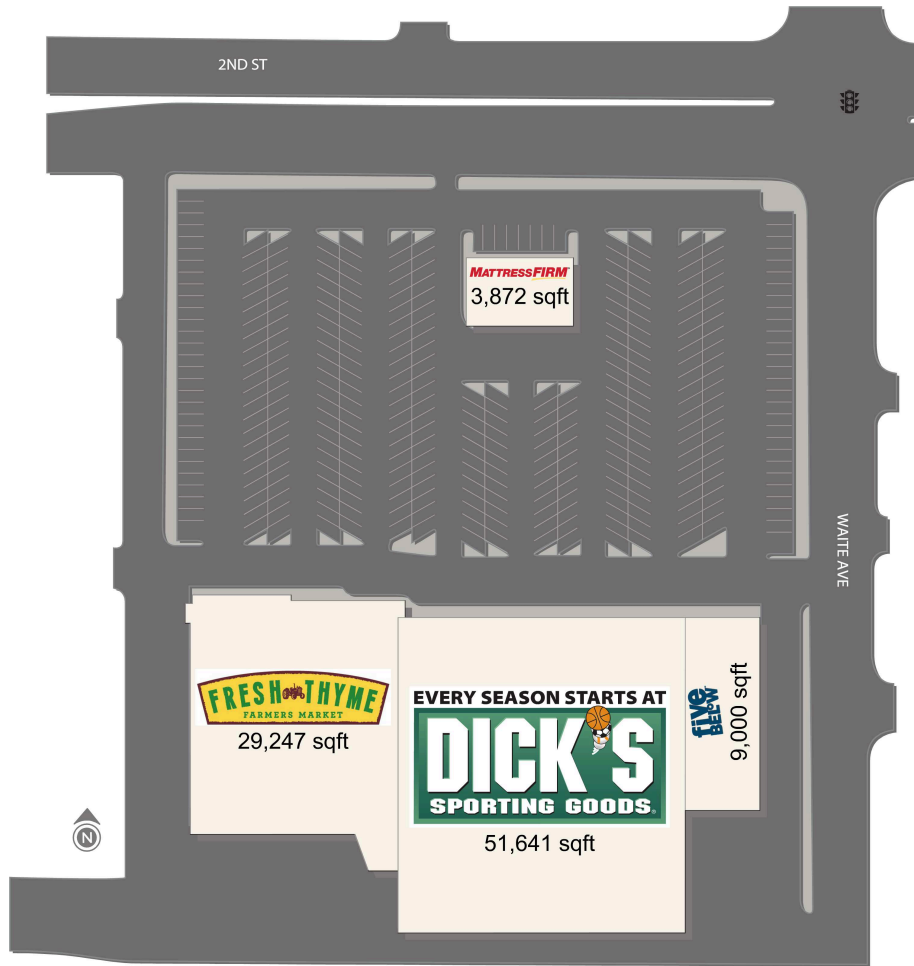

Waite Park Center

10 Mattress Firm	3,872 SF	30 Dicks Sporting Goods	51,641 SF
20 Five Below	9,000 SF	50 Fresh Thyme Farmers Market	29,247 SF