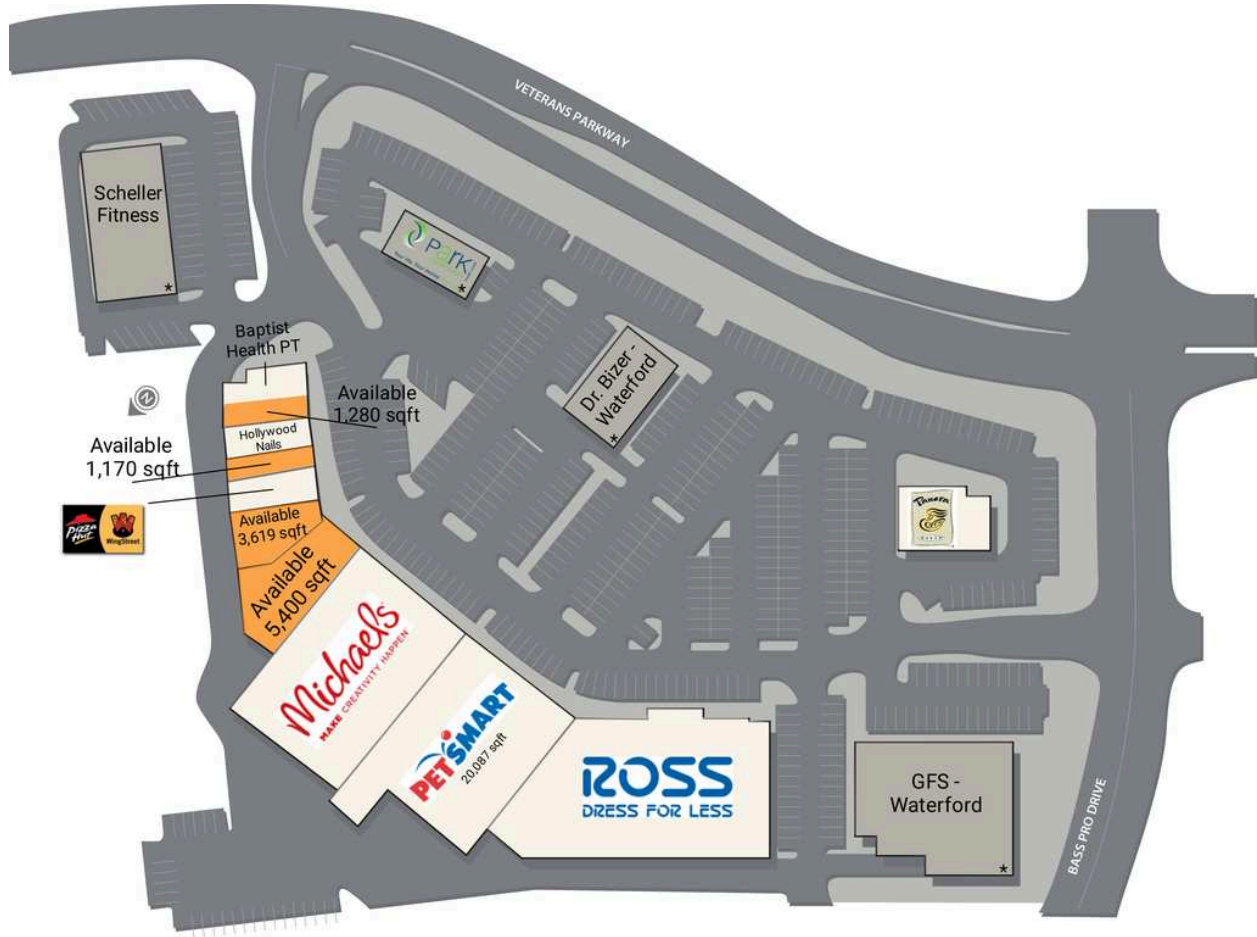

# Waterford Park South

100 Baptist Health PT	3,000 SF	<b>700 AVAILABLE</b>	5,400 SF
<b>200 AVAILABLE</b>	1,280 SF	800 Michael's	21,727 SF
300 Hollywood Nails	1,600 SF	900 PetSmart	20,087 SF
<b>400 AVAILABLE</b>	1,170 SF	1000 Ross Dress for Less	27,623 SF
500 Pizza Hut/WingStreet	1,800 SF	1040V Panera Bread	4,600 SF
<b>600 AVAILABLE</b>	3,619 SF		