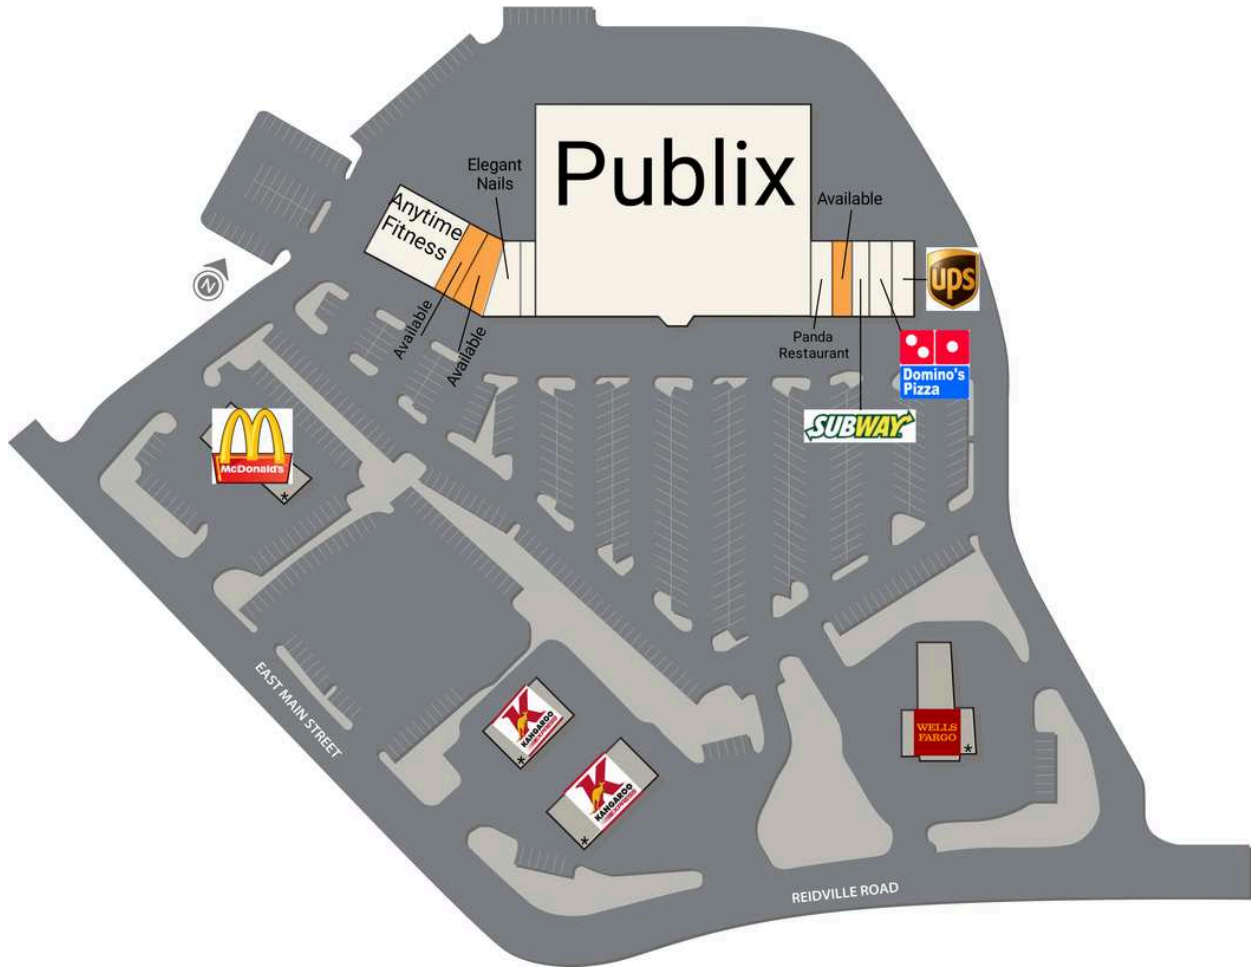

Poplar Springs

1 Anytime Fitness	4,713 SF	10 Panda Restaurant	1,300 SF
5 AVAILABLE	1,137 SF	11 AVAILABLE	975 SF
6 AVAILABLE	1,557 SF	12 Subway	1,300 SF
8 Elegant Nails	2,541 SF	13 Domino's Pizza	1,300 SF
9 Publix	47,955 SF	14 The UPS Store	1,300 SF