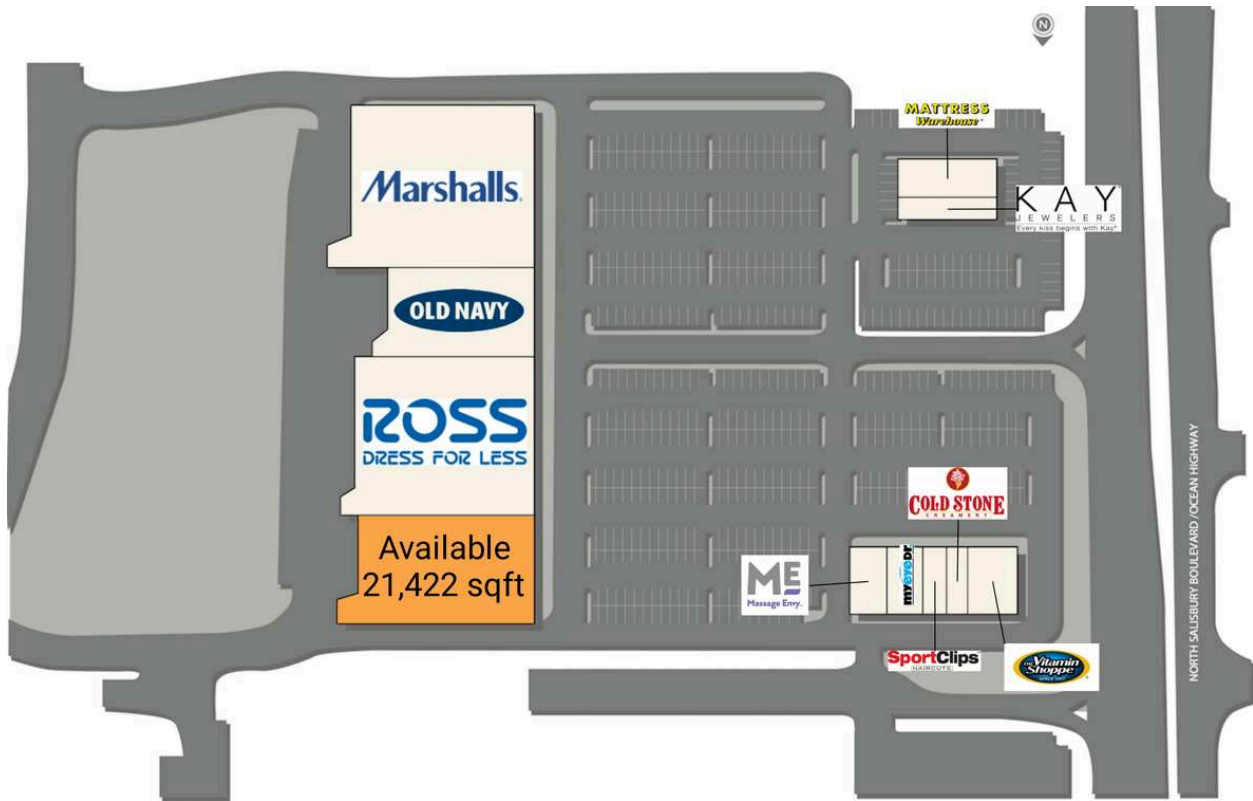

Lord Salisbury Center

1 AVAILABLE	21,422 SF	7 Vitamin Shoppe	3,570 SF
2 Ross Dress for Less	30,187 SF	9 Sport Clips	1,400 SF
3 Old Navy	14,800 SF	10 MyEyeDr	2,878 SF
4 Marshalls	30,000 SF	102 Coldstone Creamery	1,400 SF
5 Mattress Warehouse	3,600 SF	105 Massage Envy Spa	2,464 SF
6 Kay Jewelers	2,100 SF		