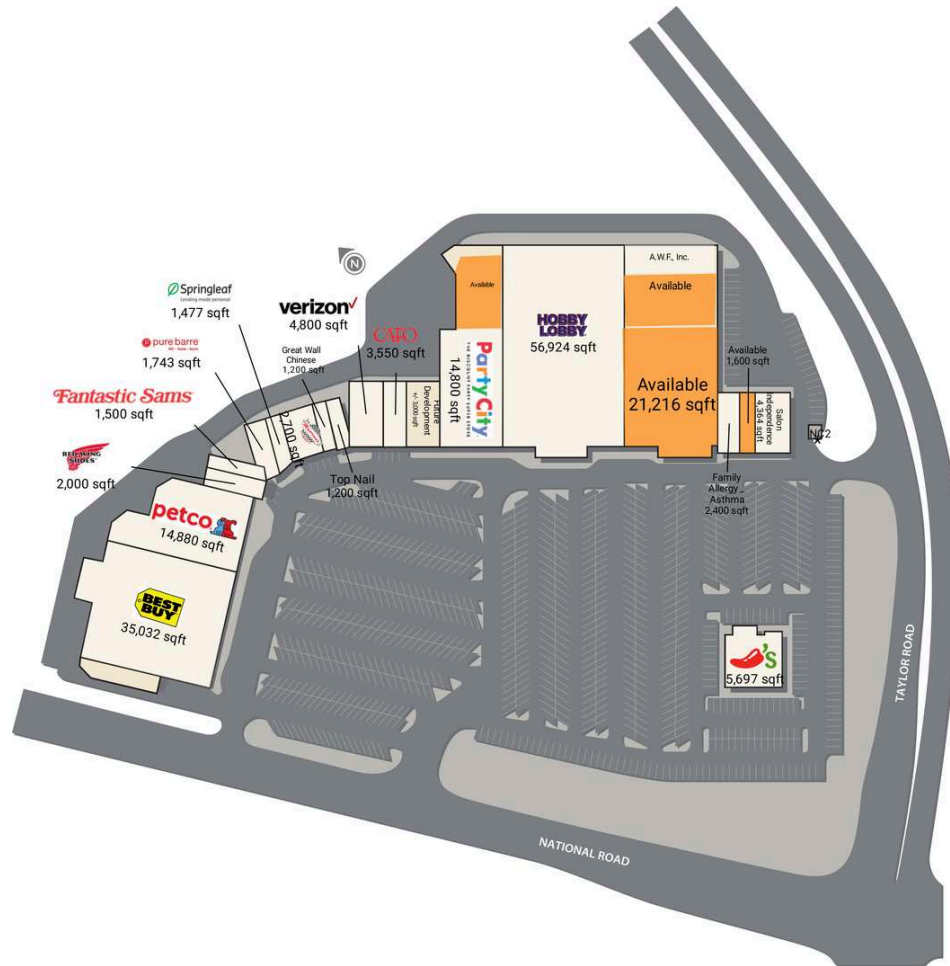

Market at Clifty Crossing

1 Best Buy	35,032 SF	12 CATO	3,550 SF
2 Petco	14,880 SF	14 Party City	14,800 SF
3 Red Wing Shoes	2,000 SF	15 Hobby Lobby	56,924 SF
4 Fantastic Sam's	1,500 SF	16 AVAILABLE	21,216 SF
5 Pure Barre	1,743 SF	16A A.W.F., Inc.	4,000 SF
6 Springleaf Financial	1,477 SF	17 Family Allergy _ Asthma	2,400 SF
7 Mancino's Pizza	2,700 SF	18 AVAILABLE	1,600 SF
8 Great Wall Chinese	1,200 SF	19 Salon Independence	4,364 SF
9 Top Nail	1,200 SF	22 Chilis	5,697 SF
010 Verizon Wireless	4,800 SF		