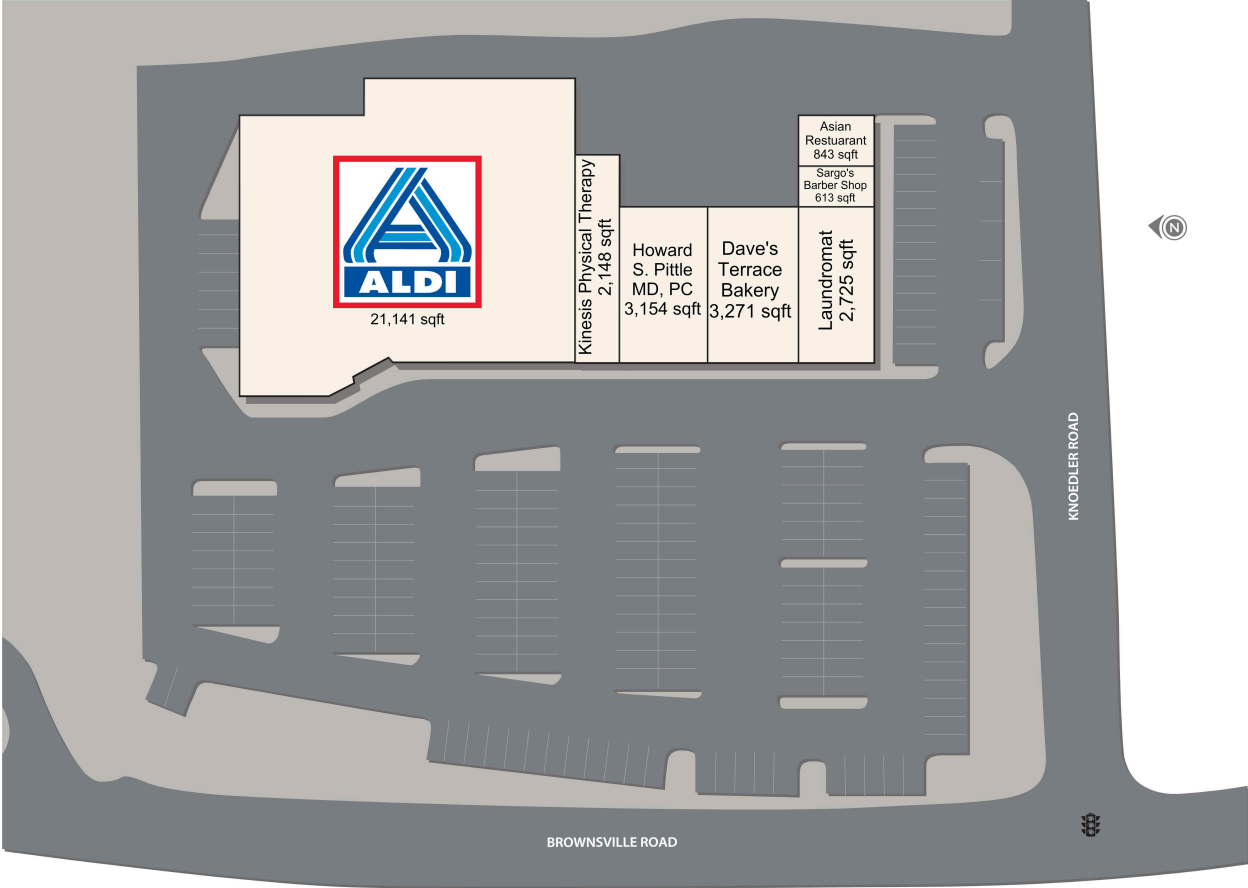

Brownsville Plaza

A Kinesis Physical Therapy	2,148 SF	F Sargo's Barber Shop	613 SF
B Howard S. Pittle MD, PC	3,154 SF	G Asian Restuarant	843 SF
C Dave's Terrace Bakery	3,271 SF	117 Aldi	21,141 SF
D/E Laundromat	2,725 SF		