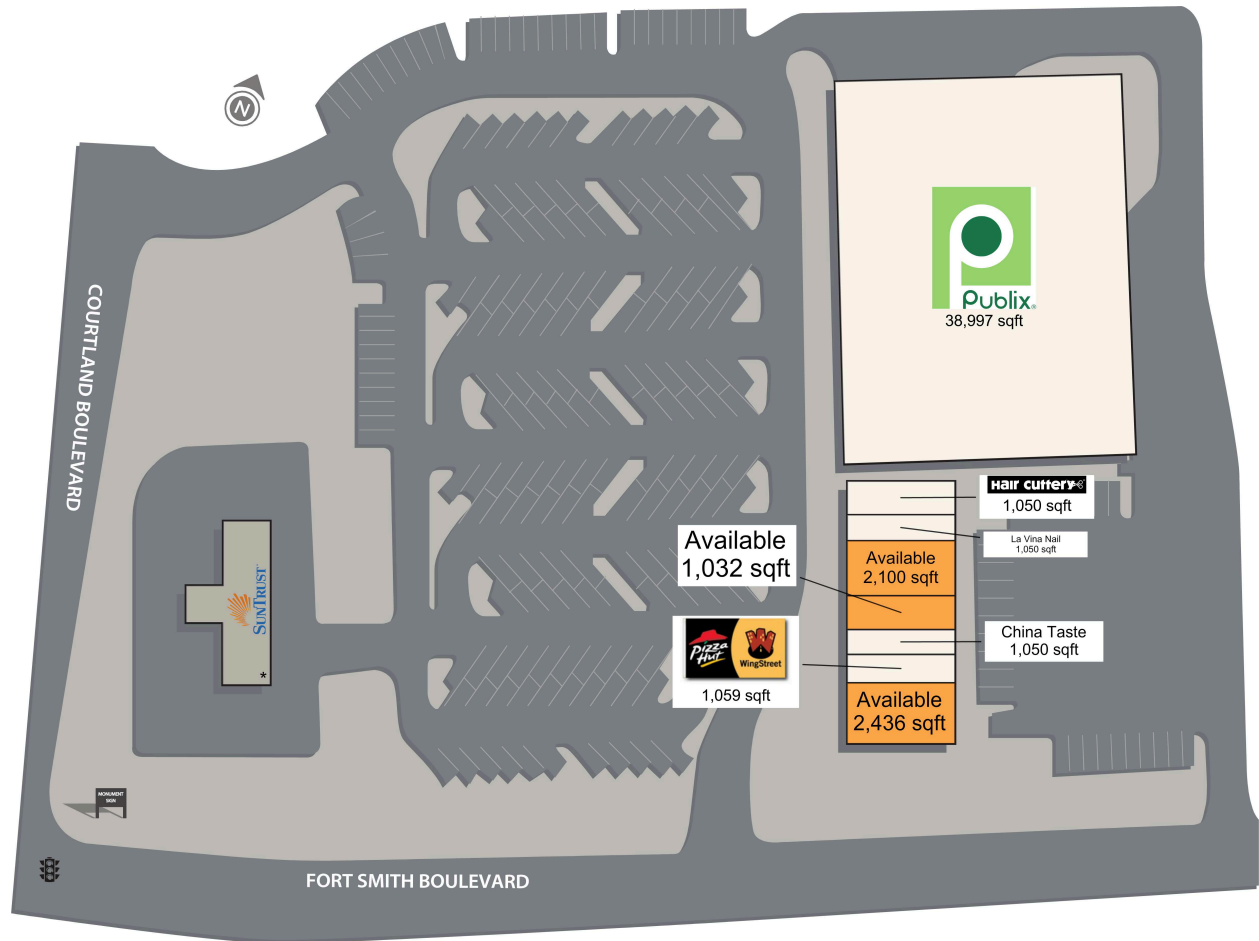

Deltona Commons

A101 AVAILABLE	2,436 SF	A106 AVAILABLE	2,100 SF
A103 Pizza Hut/WingStreet	1,059 SF	A108 La Vina Nail	1,050 SF
A104 China Taste	1,050 SF	A109 Hair Cuttery	1,050 SF
A105 AVAILABLE	1,032 SF	ANC Publix Super Markets	38,997 SF