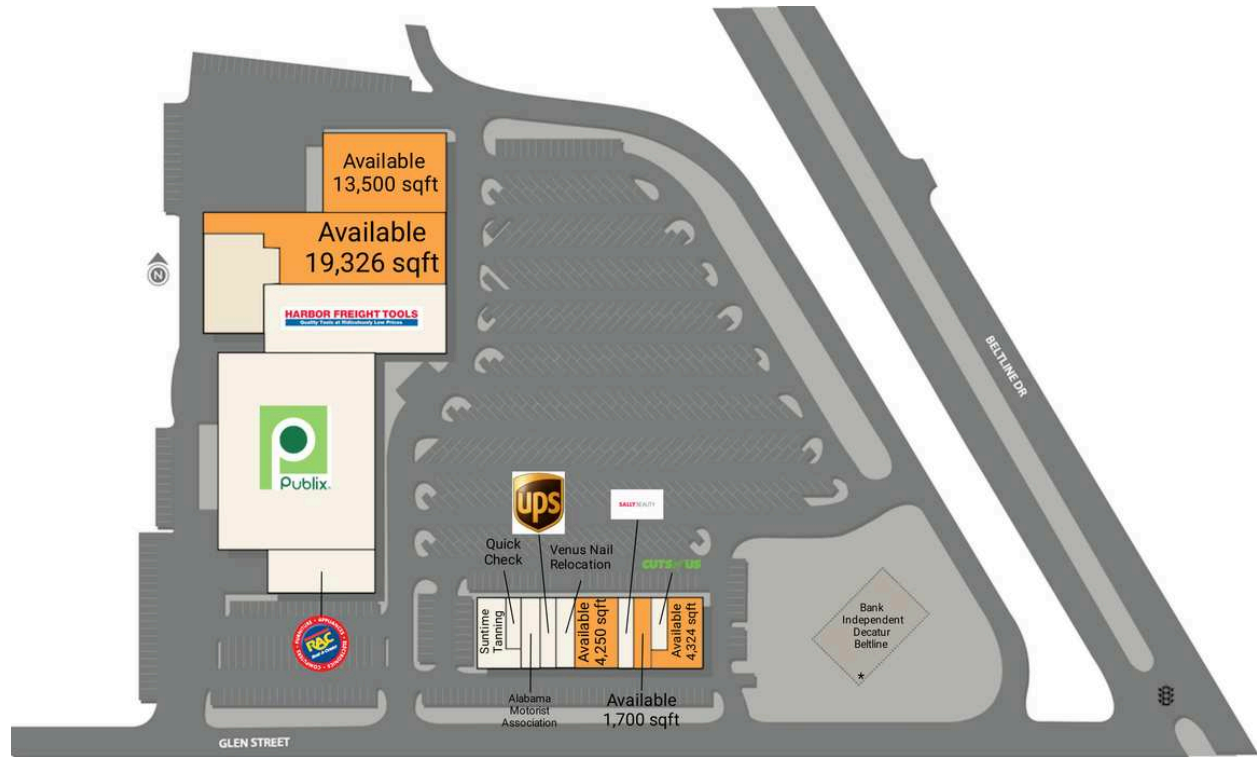

Decatur Commons

A-01 Publix Super Markets	44,840 SF	D-05 Sally Beauty Supply	1,700 SF
A-02 AVAILABLE	19,326 SF	D-06 AVAILABLE	4,250 SF
A-03 Harbor Freight Tools	18,123 SF	D-07 Venus Nail Relocation	2,125 SF
B-03 AVAILABLE	13,500 SF	D-08 The UPS Store	1,692 SF
C-04A Rent-A-Center	6,500 SF	D-09 Alabama Motorist Association	1,700 SF
D-01 AVAILABLE	4,324 SF	D-10 Quick Check	1,180 SF
D-03 Cuts By Us	1,200 SF	D-11 Suntime Tanning	3,475 SF
D-04 AVAILABLE	1,700 SF		