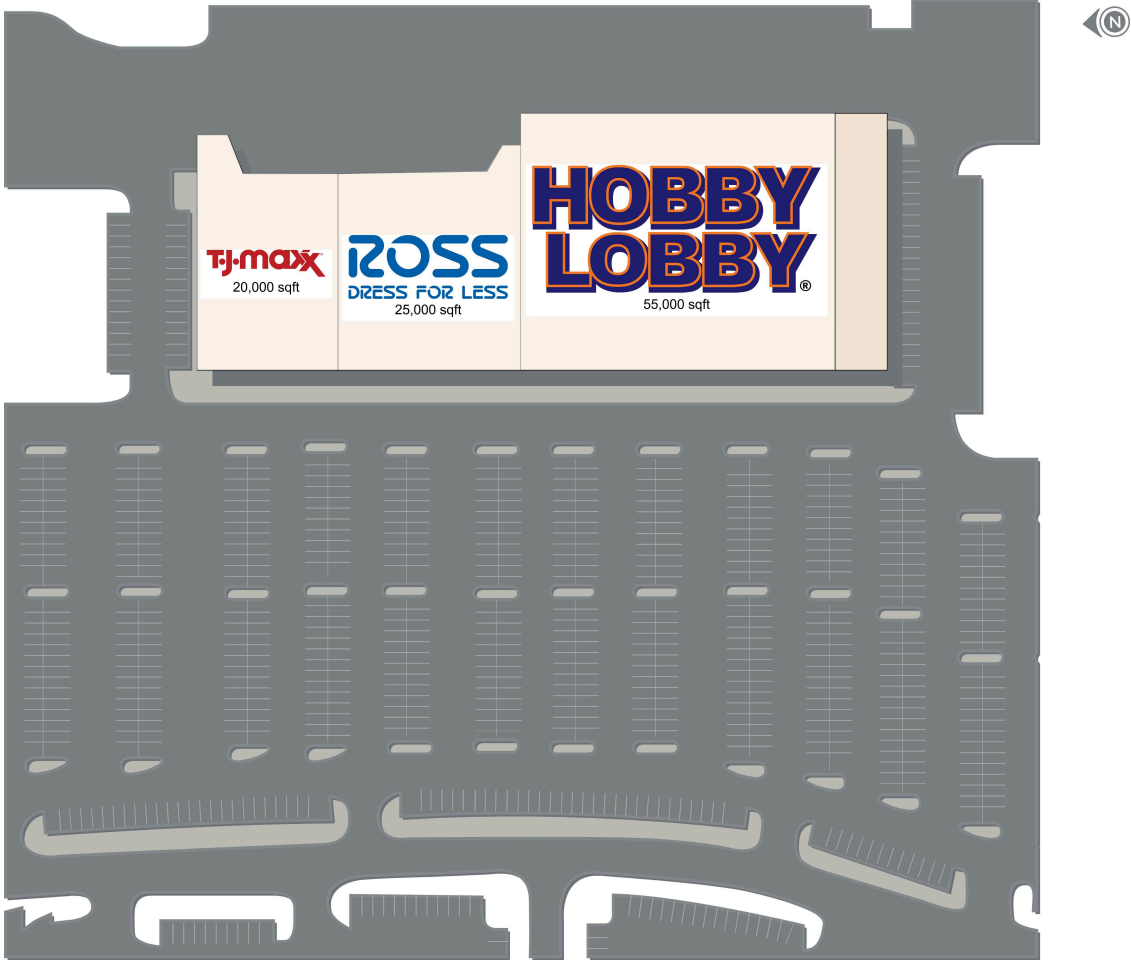

# Derby Marketplace

1712 Hobby Lobby

55,000 SF

1812 TJ Maxx

20,000 SF

1800 Ross Dress for Less

25,000 SF