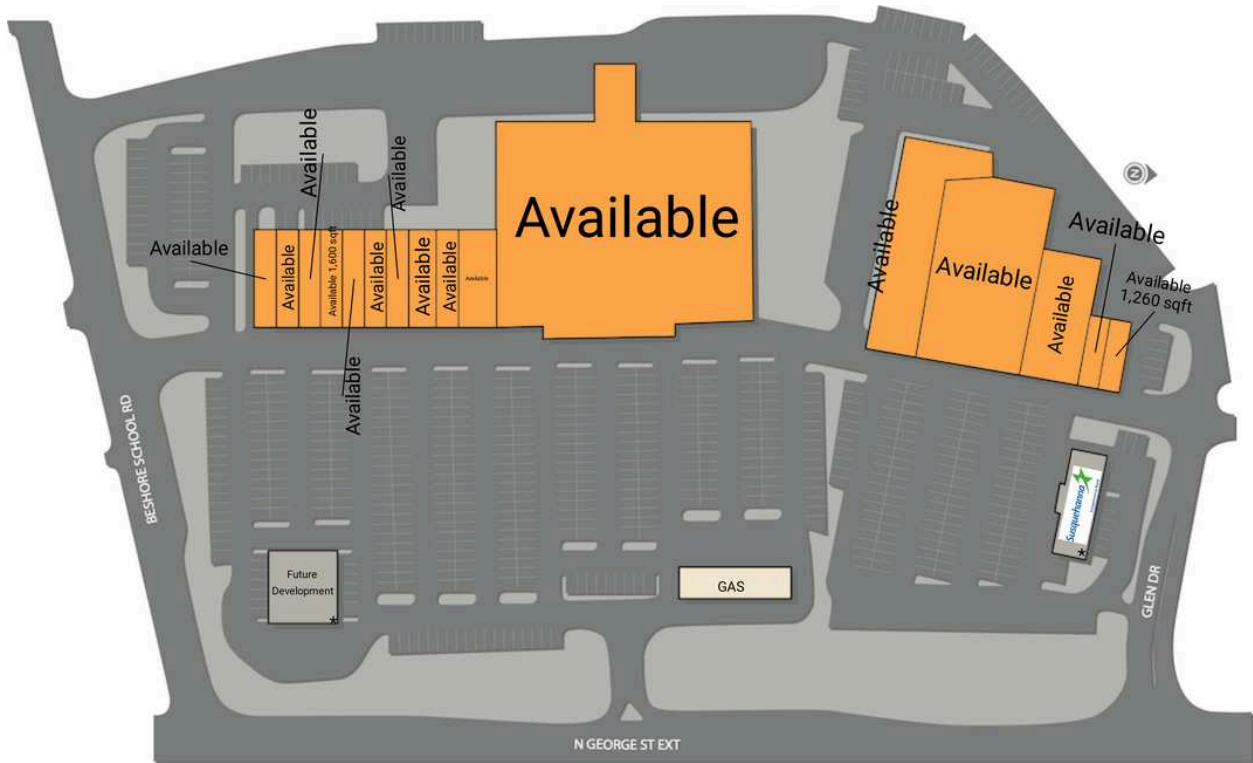

East Manchester Village Centre

1 AVAILABLE	2,000 SF	9 AVAILABLE	1,600 SF
2 AVAILABLE	1,600 SF	10-11 AVAILABLE	3,796 SF
3 AVAILABLE	1,600 SF	12 AVAILABLE	61,463 SF
4 AVAILABLE	1,600 SF	13 AVAILABLE	14,000 SF
5 AVAILABLE	1,600 SF	14 AVAILABLE	19,105 SF
6 AVAILABLE	1,600 SF	15 AVAILABLE	7,200 SF
7 AVAILABLE	1,600 SF	16 AVAILABLE	1,200 SF
8 AVAILABLE	2,000 SF	17 AVAILABLE	1,260 SF