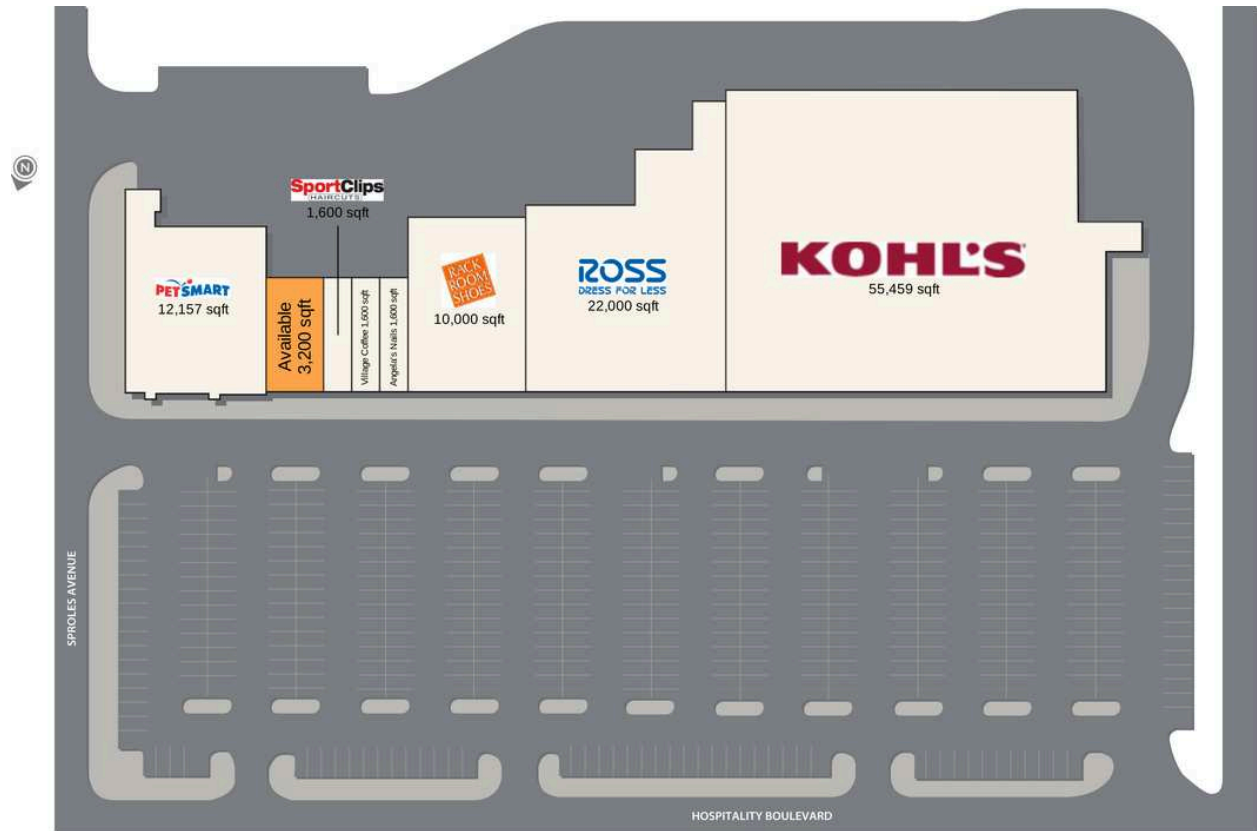

Emerald Place

S1 Angela's Nails	1,600 SF	1 Kohls	55,459 SF
S2 Village Coffee	1,600 SF	2 Ross Dress for Less	22,000 SF
S3 Sports Clips	1,600 SF	3 Rack Room Shoes	10,000 SF
S4 AVAILABLE	3,200 SF	4 PetSmart	12,157 SF