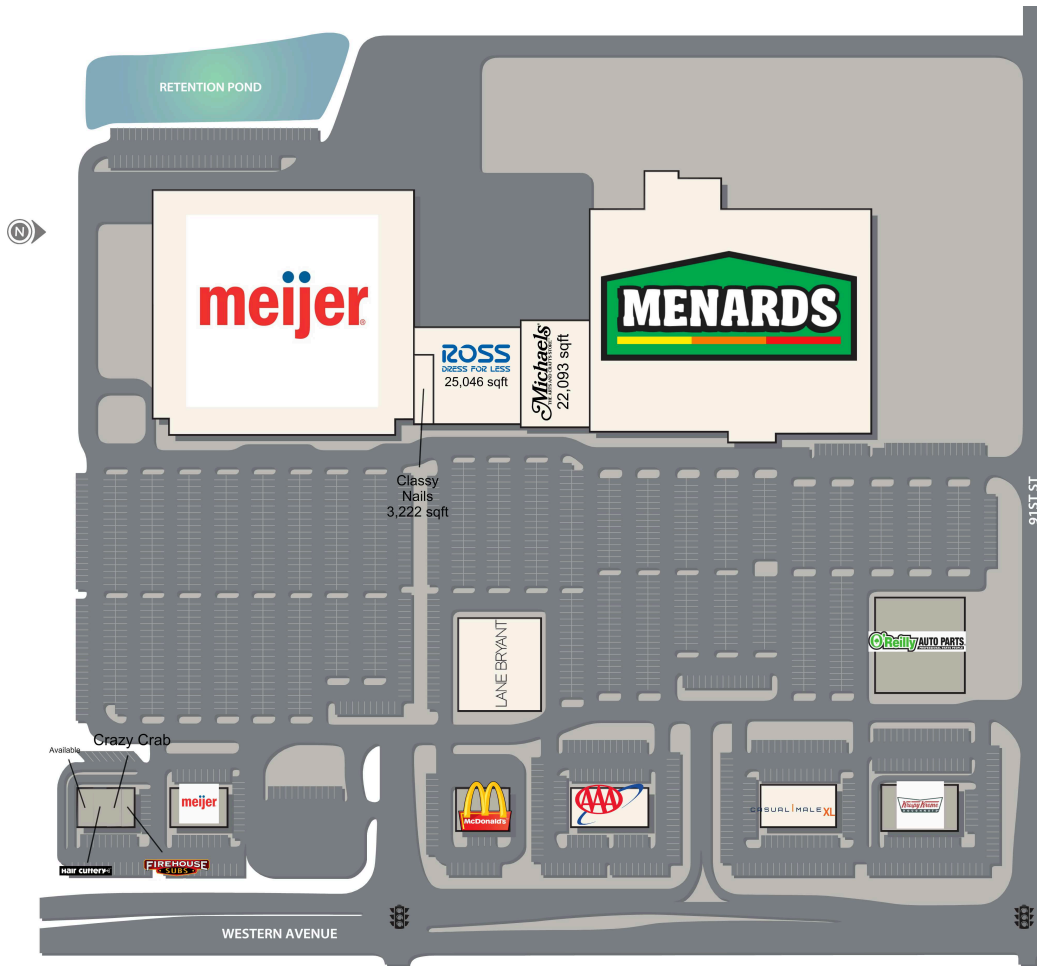

Evergreen Marketplace

CAM8 Krispy Kreme	200 Michael's	22,093 SF
CAM9 O'Reilly's Auto Parts	300 Classy Nails	3,222 SF
100 Ross Dress for Less	25,046 SF	