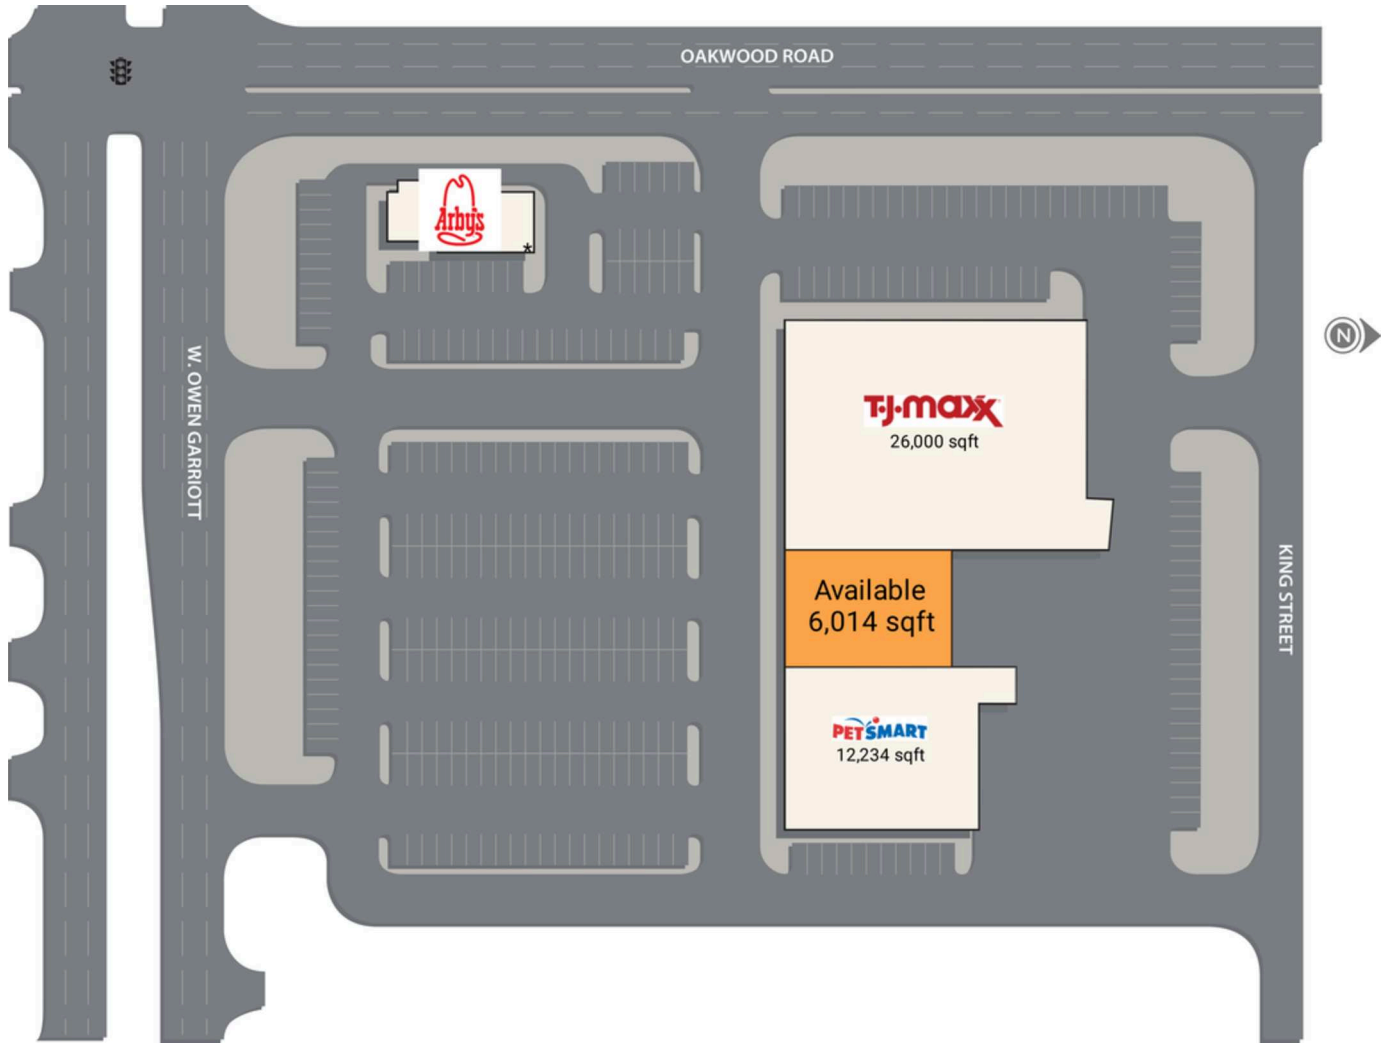

Enid Crossing

100 T.J. Maxx

26,000 SF

300 PetSmart

12,234 SF

200 Available

6,014 SF

Not to scale. Owned by Cole Credit Property Trust IV, Inc., sponsored by CCO Group, LLC (CCO Group), a subsidiary of CIM Group* (CIM*). Corporate tenants may also occupy numerous properties that are not owned by CIM. CCO Group and CIM are not affiliated with, associated with, or a sponsor of any of the tenants pictured or mentioned. The names, logos and all related product and service names, design marks and slogans are the trademarks or service marks of their respective companies.

4700 Wilshire Boulevard, Los Angeles, CA 90010 | www.cimgroup.com