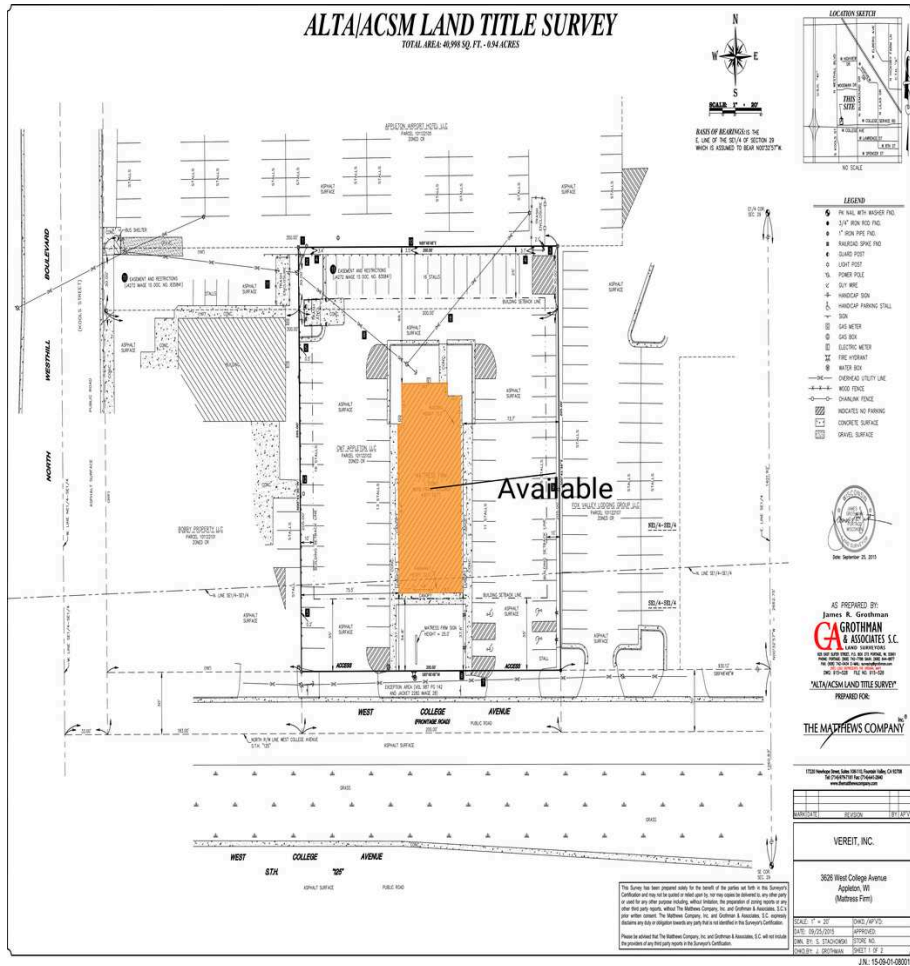

Mattress Firm WI-Appleton

A AVAILABLE

4,785 SF