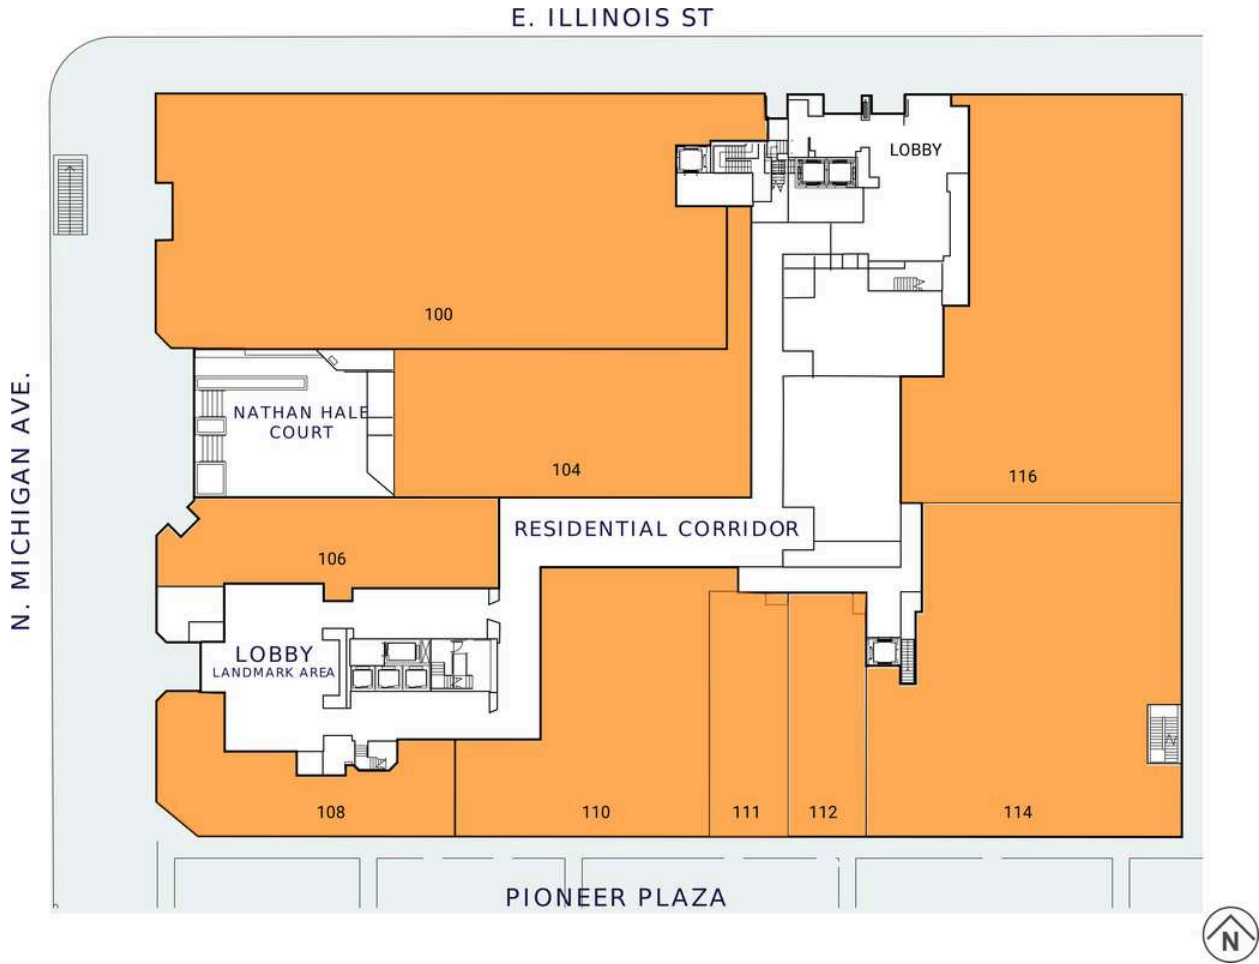

Shops at Tribune Tower

NH_COURT AVAILABLE	1,980 SF	112 AVAILABLE	1,623 SF
100 AVAILABLE	12,292 SF	0113 AVAILABLE	1,632 SF
104 AVAILABLE	5,249 SF	114 AVAILABLE	1,188 SF
106 AVAILABLE	2,571 SF	0115 AVAILABLE	1,739 SF
108 AVAILABLE	2,503 SF	116 AVAILABLE	8,847 SF
110 AVAILABLE	2,791 SF	0117 AVAILABLE	1,564 SF
111 AVAILABLE	1,665 SF	0118 AVAILABLE	3,064 SF