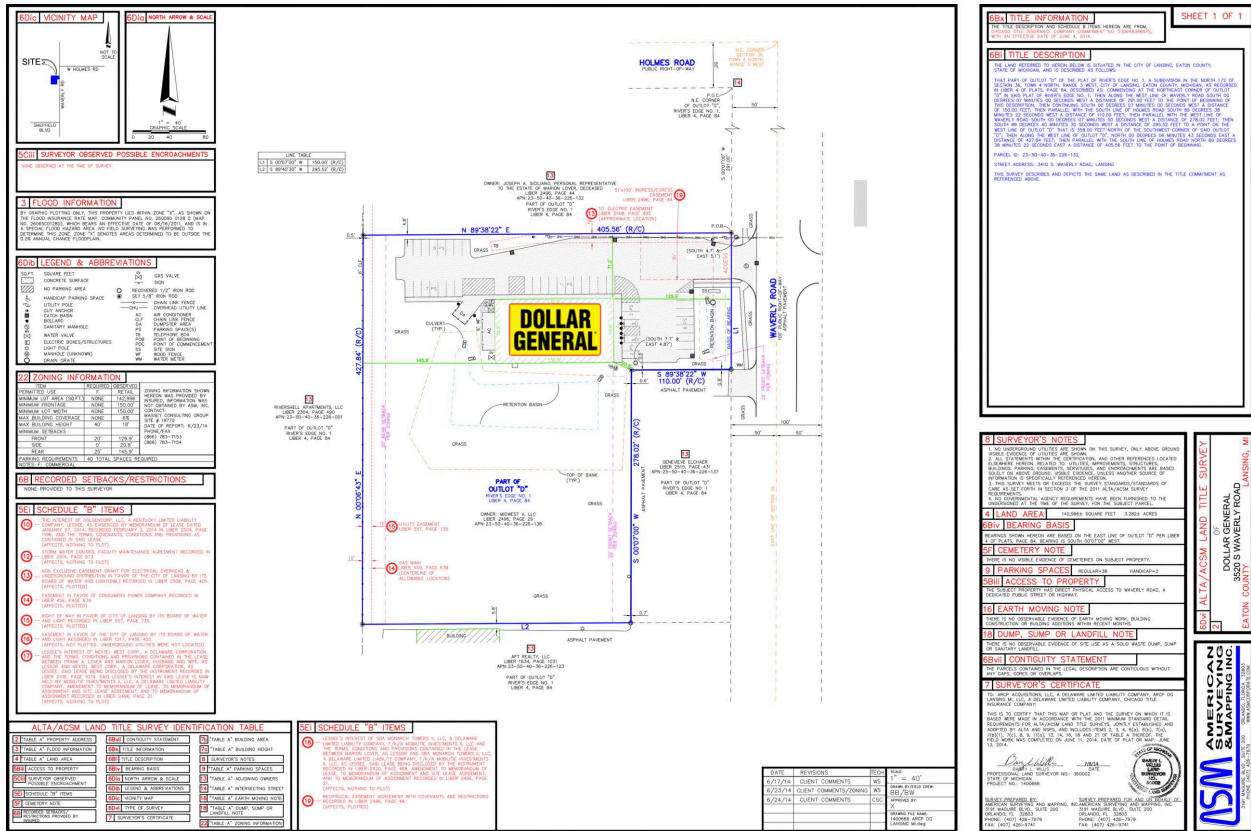

DollarGeneral MI-Lansing

A Dollar General

9,026 SF