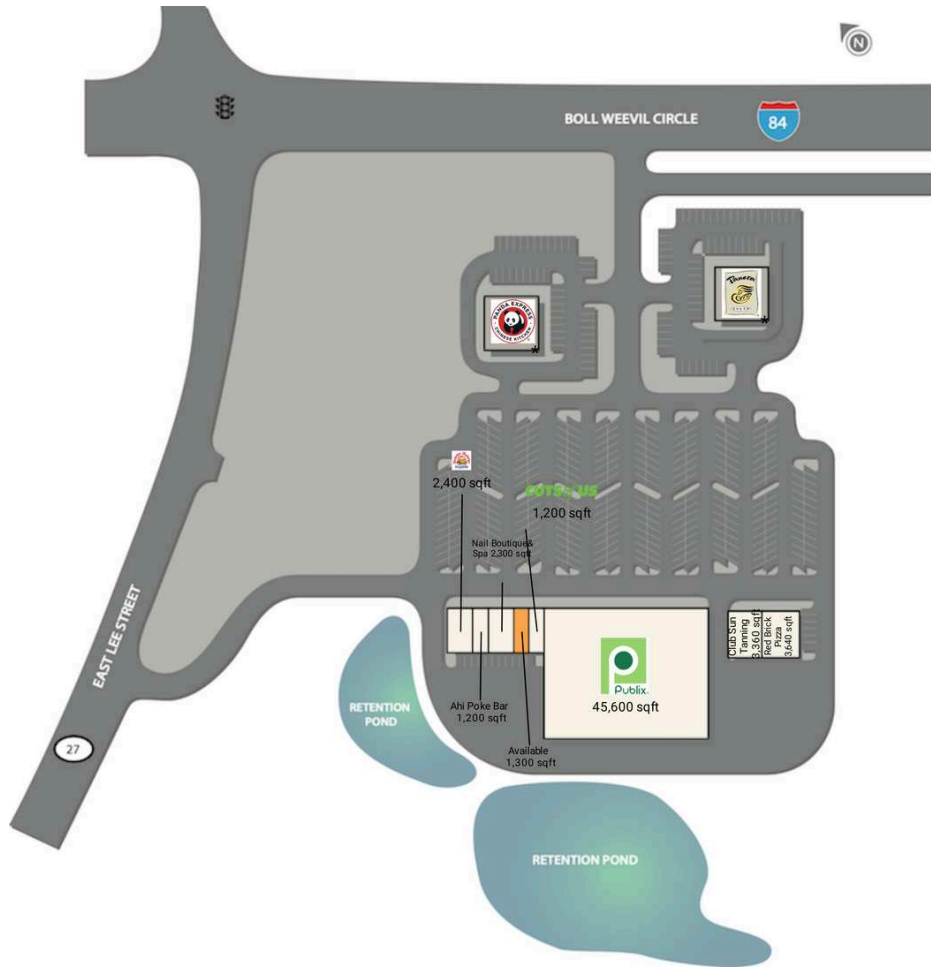

Park Place

1 Publix Super Markets	45,600 SF	5 Cheeburger Cheeburger	2,400 SF
2 Nail Boutique & Spa	2,300 SF	6 Club Sun Tanning	3,360 SF
3 Cuts By Us	1,200 SF	7 Red Brick Pizza	3,640 SF
4 Ahi Poke Bar	1,200 SF	8 AVAILABLE	1,300 SF