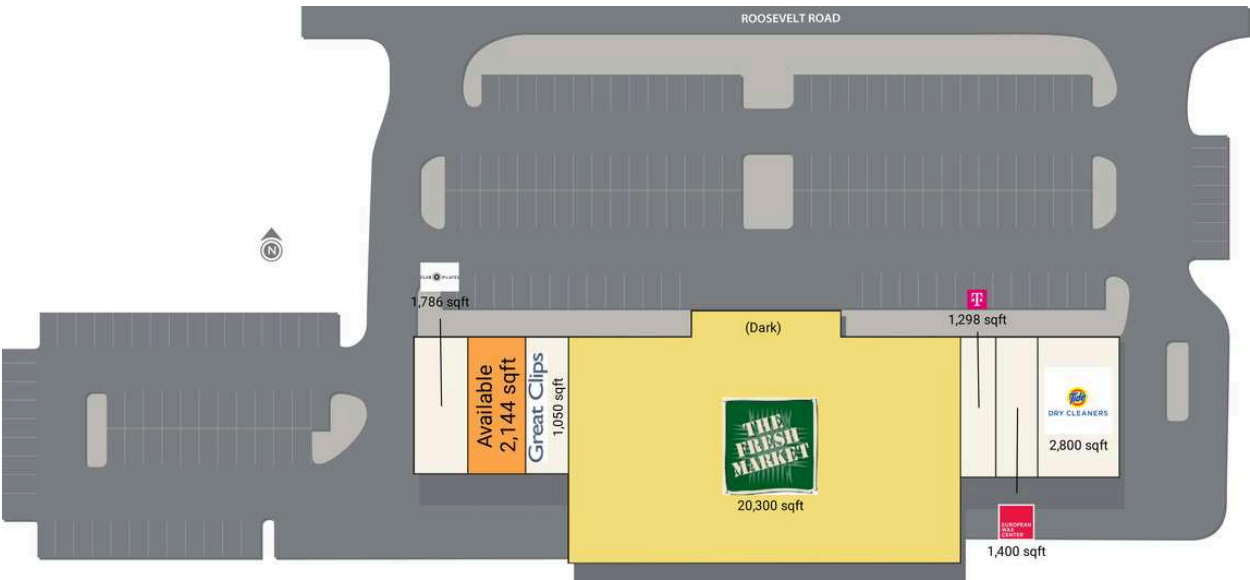

Fresh Market Center

A Tide Dry Cleaners	2,800 SF	D Great Clips For Hair	1,050 SF
ANCH The Fresh Market	20,300 SF	E AVAILABLE	2,144 SF
B European Wax Center	1,400 SF	F Club Pilates	1,786 SF
C T-Mobile	1,298 SF		