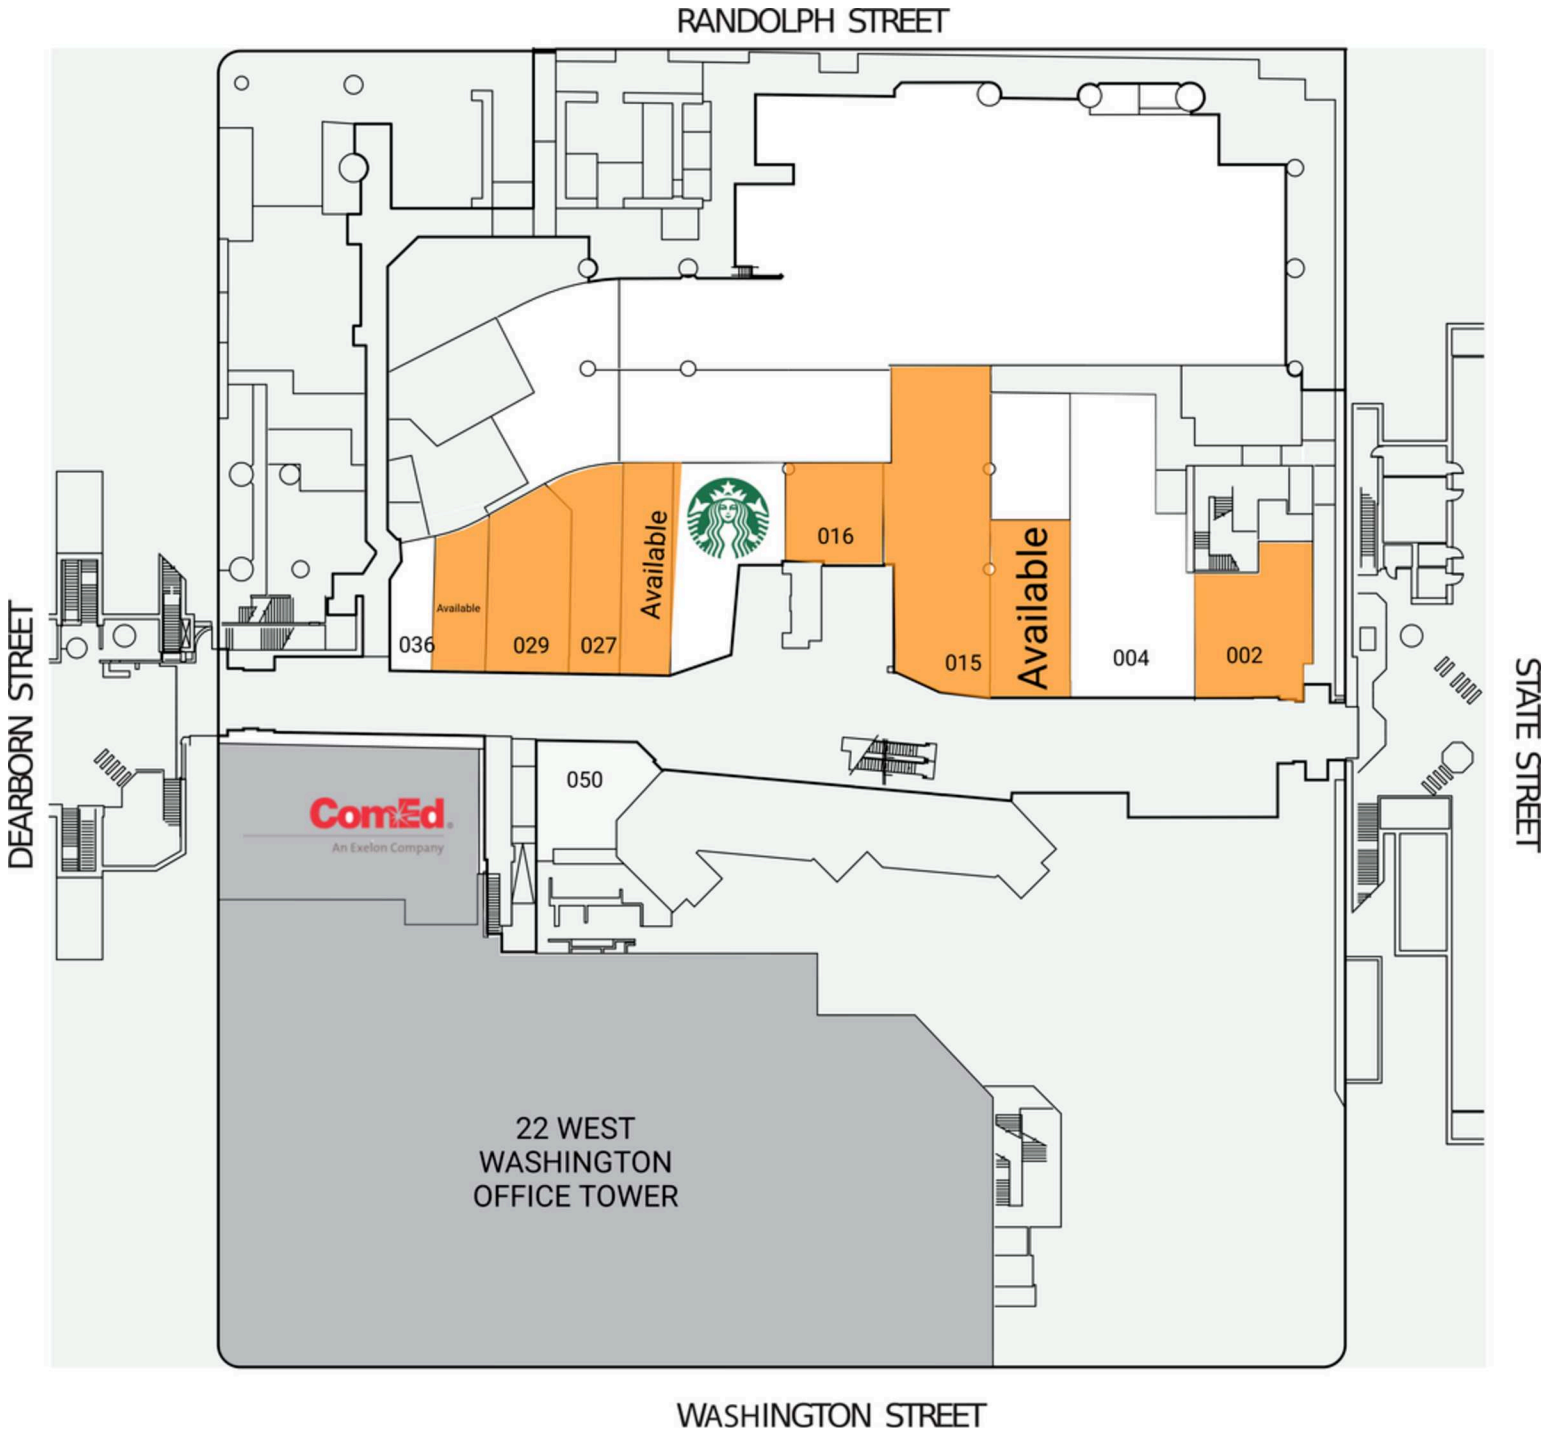

Block 37

Not to scale. CIM is not affiliated with, associated with, or a sponsor of any of the tenants pictured or mentioned. The names, logos and all related product and service names, design marks and slogans are the trademarks or service marks of their respective companies.

4700 Wilshire Boulevard, Los Angeles, CA 90010 | www.cimgroup.com

Powered by Property Capsule