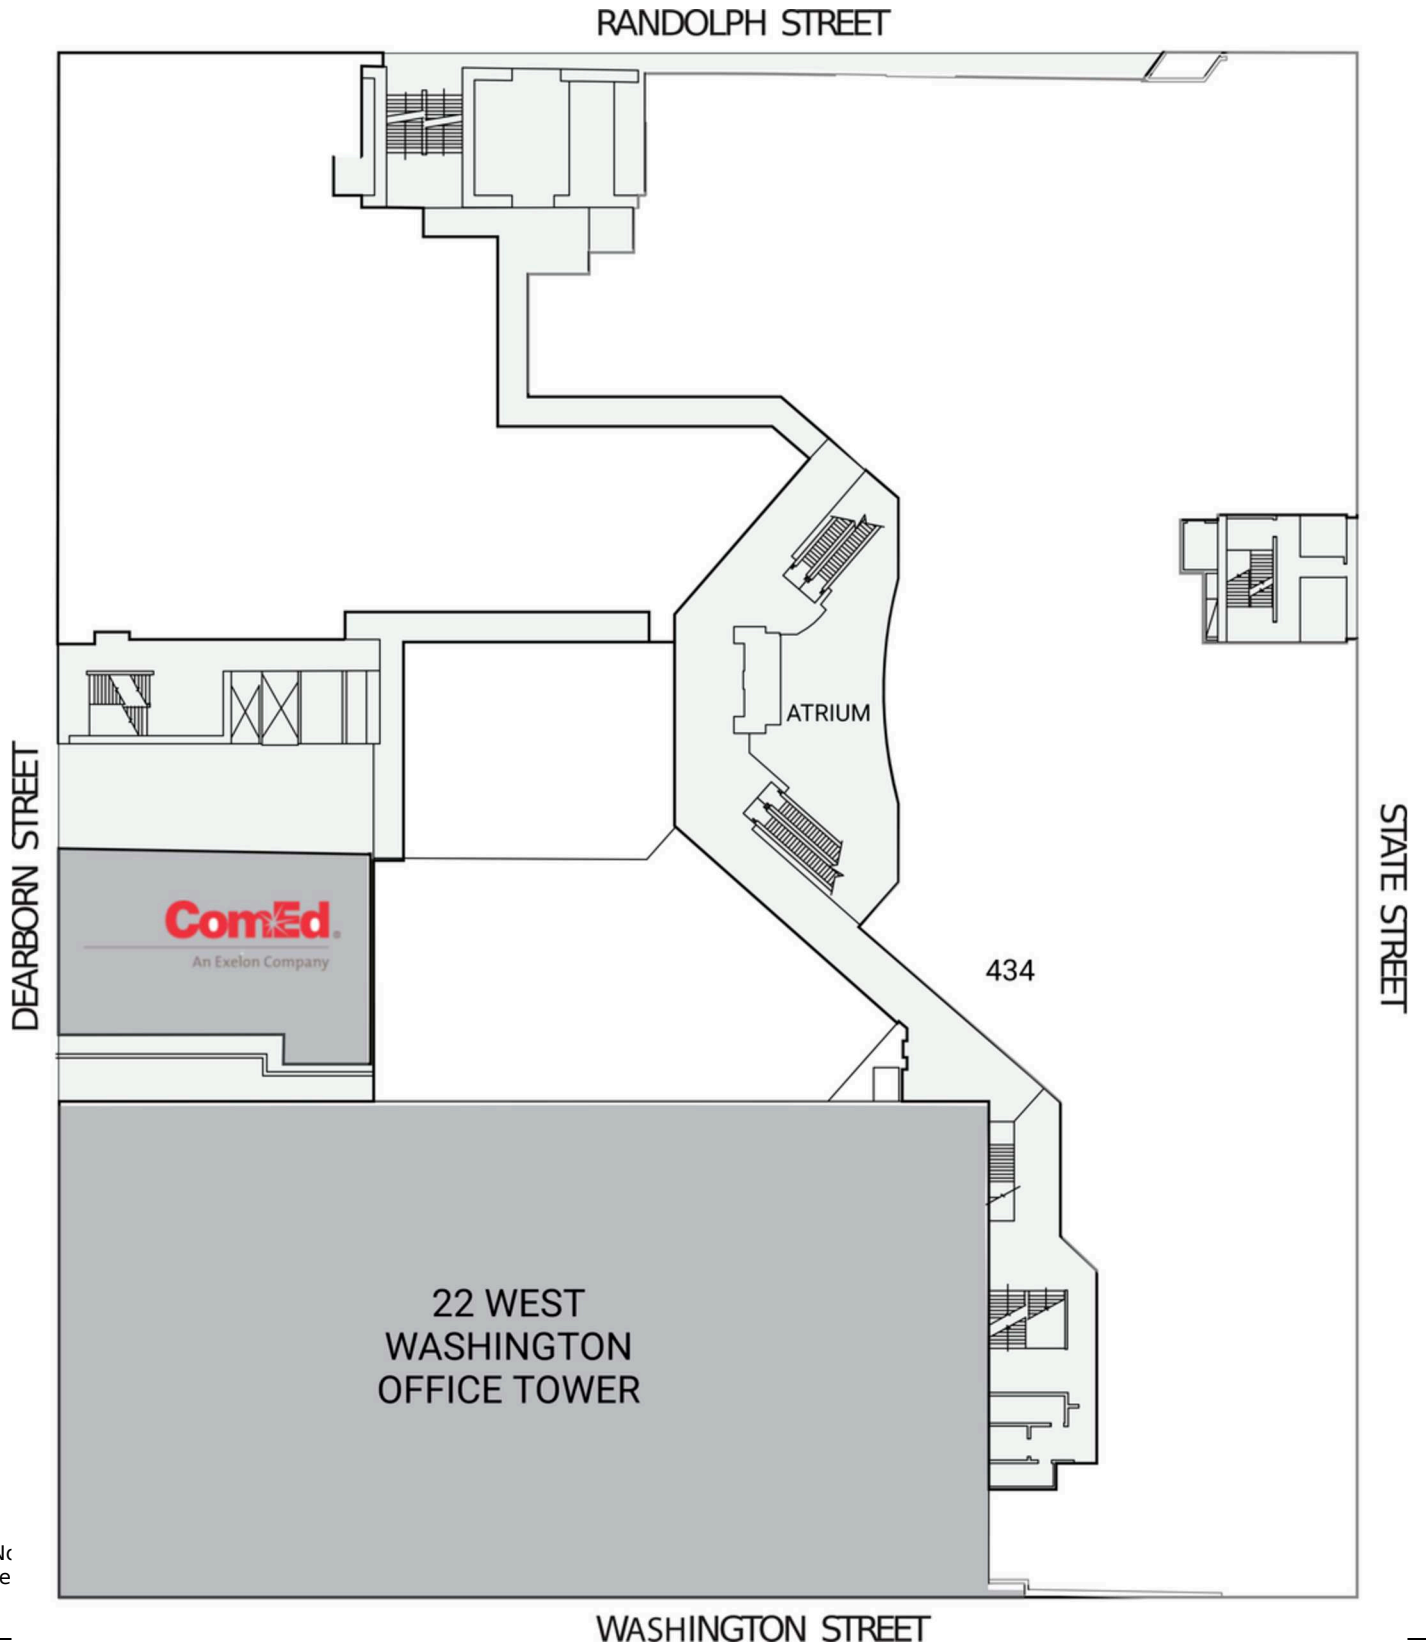

Block 37

CIM

CIM

4700 Wilshire Boulevard, Los Angeles, CA 90010 | www.cimgroup.com

Powered by Property Capsule

Block 37

002	Available	1,448 SF
004	Gayle V's Best Ever Grilled Ch	2,933 SF
010	Available	1,292 SF
012	Magnolia Bakery	953 SF
015	Available	2,934 SF
016	Available	936 SF
018	Starbucks	1,637 SF
024	Available	977 SF
027	Available	1,015 SF
029	Available	1,314 SF
030	Available	706 SF
036	Pedway Market	506 SF
050	Available	991 SF
100-104	The Dearborn Tavern	5,595 SF
104B	The Dearborn Tavern	2,040 SF
121	Zara	9,107 SF
128	Magnolia Bakery	2,553 SF
130	Rho Beauty Bridal Bag Co	1,007 SF
134	Sephora	5,982 SF
136	Available	815 SF
138	State Street Souvenirs	581 SF
140	Banana Republic Factory	2,481 SF
142	Anthropologie	3,960 SF
150	Available	4,464 SF
152	Available	2,149 SF
156	Available	827 SF
160	Sunglass Hut	1,044 SF
164	Available	1,036 SF
170	Available	735 SF
176	Available	1,655 SF
180	Available	1,008 SF
184	Available	1,029 SF
186	Francesca's	1,441 SF
188	Available	4,229 SF
194	Candle Time	2,574 SF
196	Available	673 SF
200	Five Iron Golf	7,685 SF
210A	Zara	2,868 SF
212	Zara	2,091 SF
214	Zara	17,962 SF
232	Available	731 SF
234	Available	1,125 SF
236	Lindbergh	5,779 SF
238	Lindbergh	4,024 SF
240	Banana Republic Factory	4,964 SF
250	Anthropologie	9,085 SF
260	Available	1,772 SF
264	Available	1,538 SF
268	Available	1,002 SF
270	Available	1,854 SF
286	Designers Market	4,368 SF
288	Designers Market	2,397 SF
290	Five Iron Golf	3,283 SF
300	Available	21,992 SF
310	Available	2,711 SF
312	Available	4,071 SF
320	Available	33,421 SF
328	Iridium (storage)	2,087 SF
330	Iridium Inc	5,045 SF
350	Available	16,934 SF
360	Available	295 SF
364	Available	567 SF
370	Available	719 SF
380	Available	290 SF
382	Available	701 SF
386	Available	358 SF
388	Available	442 SF
400	First Ascent Climbing & Fitness	17,632 SF
434	AMC	44,202 SF
440	First Ascent Climbing & Fitness	11,306 SF