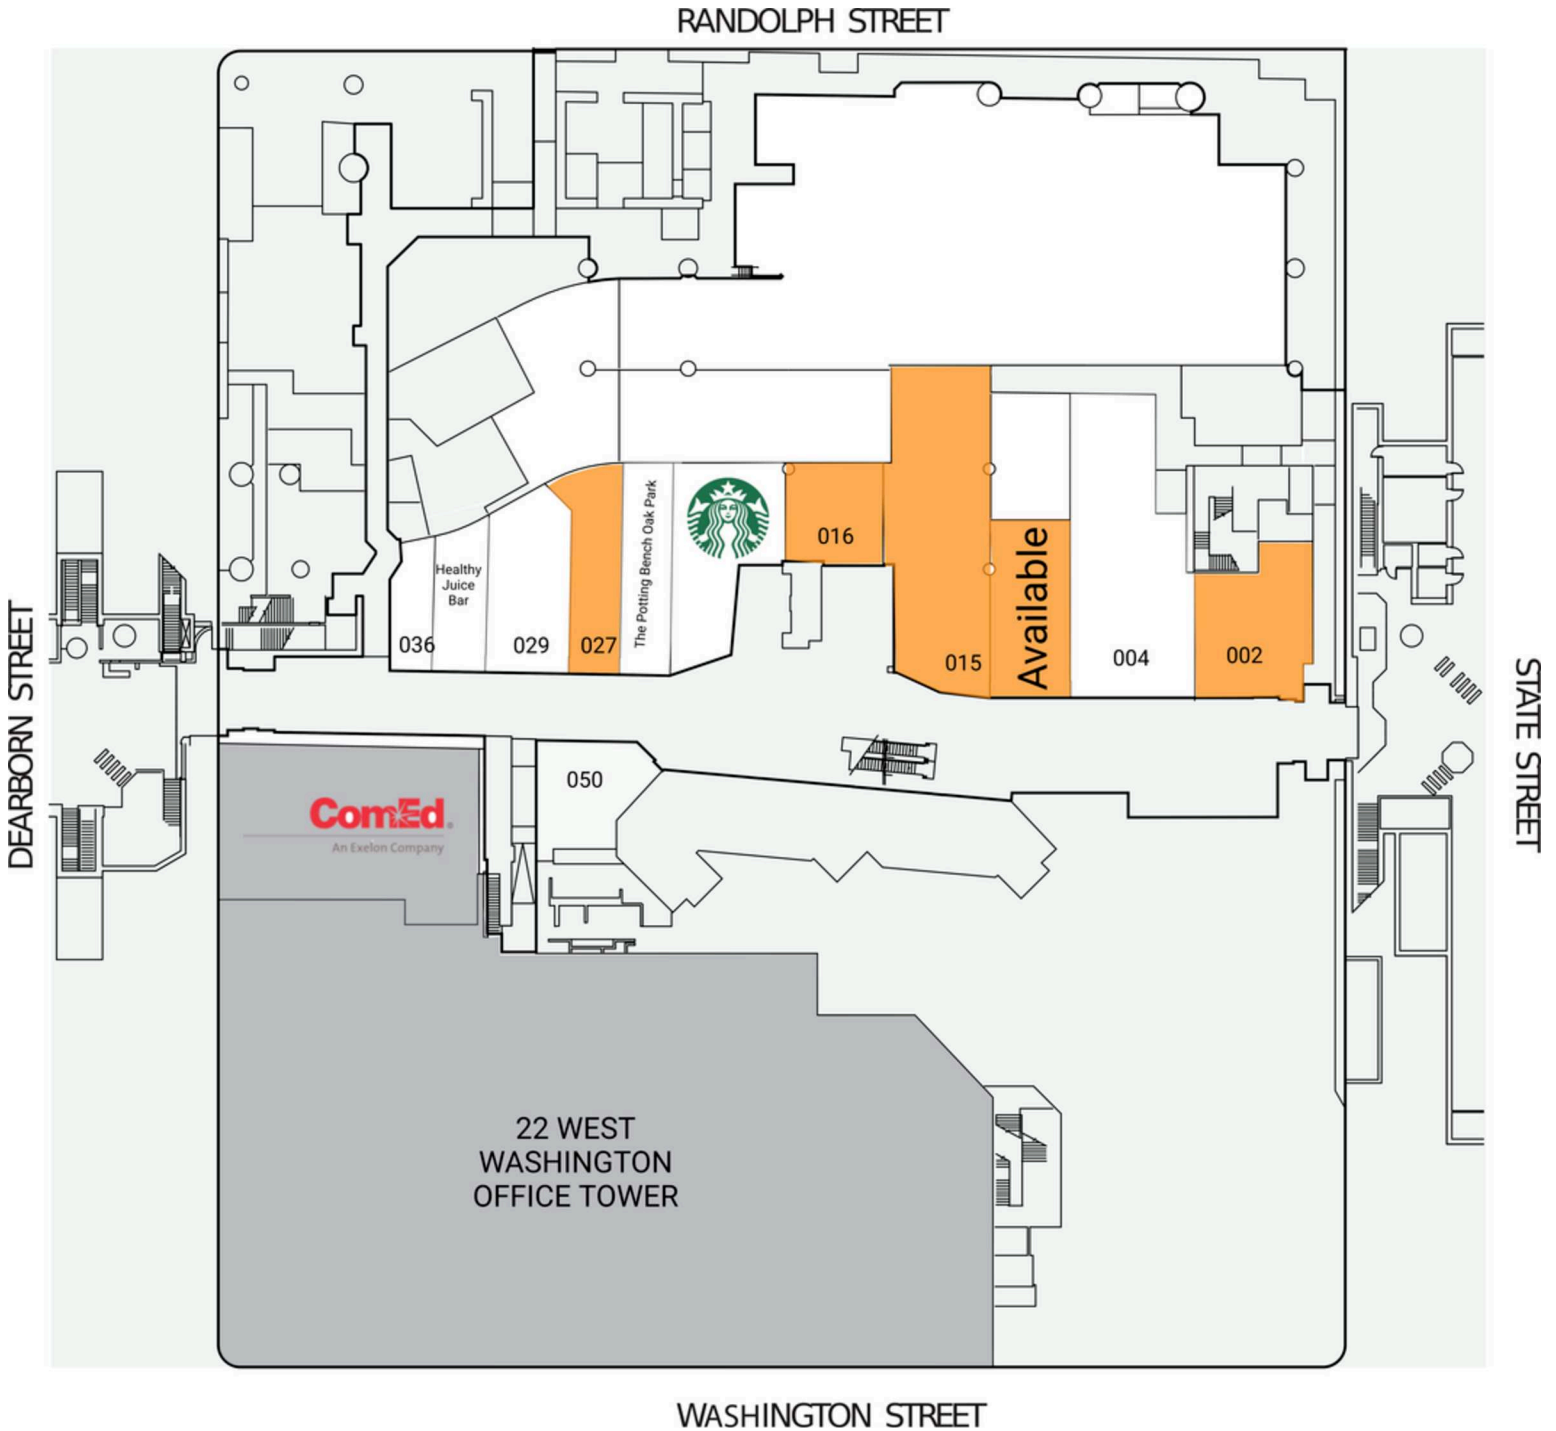

Not to scale. CIM is not affiliated with, associated with, or a sponsor of any of the tenants pictured or mentioned. The names, logos and all related product and service names, design marks and slogans are the trademarks or service marks of their respective companies.

Block 37

002	Available	1,448 SF
004	Gayle V's Best Ever Grilled Ch	2,933 SF
010	Available	1,292 SF
012	Magnolia Bakery	953 SF
015	Available	2,934 SF
016	Available	936 SF
018	Starbucks	1,637 SF
024	The Potting Bench Oak Park	977 SF
027	Available	1,015 SF
029	Folklore Crafts Inc	1,314 SF
030	Healthy Juice Bar	706 SF
036	Pedway Market	506 SF
050	Tea Monster	991 SF
100-104	The Dearborn Tavern	5,595 SF
104B	The Dearborn Tavern	2,040 SF
121	Zara	9,107 SF
128	Magnolia Bakery	2,553 SF
130	Rho Beauty Bridal Bag Co	1,007 SF
134	Sephora	5,982 SF
136	Available	815 SF
138	State Street Souvenirs	581 SF
140	Banana Republic Factory	2,481 SF
142	Anthropologie	3,960 SF
150	Verse Immersive	4,464 SF
152	Available	2,149 SF
156	Available	827 SF
160	Sunglass Hut	1,044 SF
164	The Potting Bench Oak Park	1,036 SF
170	L'Occitane	735 SF
176	Available	1,655 SF
180	Available	1,008 SF
184	Available	1,029 SF
186	Francesca's	1,441 SF
188	Akira	4,229 SF
194	Candle Time	2,574 SF
196	Available	673 SF
200	Five Iron Golf	7,685 SF
210A	Zara	2,868 SF
212	Zara	2,091 SF
214	Zara	17,962 SF
232	Available	731 SF
234	Available	1,125 SF
236	Lindbergh	5,779 SF
238	Lindbergh	4,024 SF
240	Banana Republic Factory	4,964 SF
250	Anthropologie	9,085 SF
260	Available	1,772 SF
264	Available	1,538 SF
268	Available	1,002 SF
270	Available	1,854 SF
286	Designers Market	4,368 SF
288	Designers Market	2,397 SF
290	Five Iron Golf	3,283 SF
300	Available	21,992 SF
310	Available	2,711 SF
312	Available	4,071 SF
320	Available	33,421 SF
328	Iridium (storage)	2,087 SF
330	Iridium Inc	5,045 SF
350	Available	16,934 SF
360	Available	295 SF
364	Available	567 SF
370	Available	719 SF
380	Available	290 SF
382	Available	701 SF
386	Available	358 SF
388	Available	442 SF
390	Available	3,546 SF
400	First Ascent Climbing & Fitness	17,632 SF
434	AMC	44,202 SF
440	First Ascent Climbing & Fitness	11,306 SF