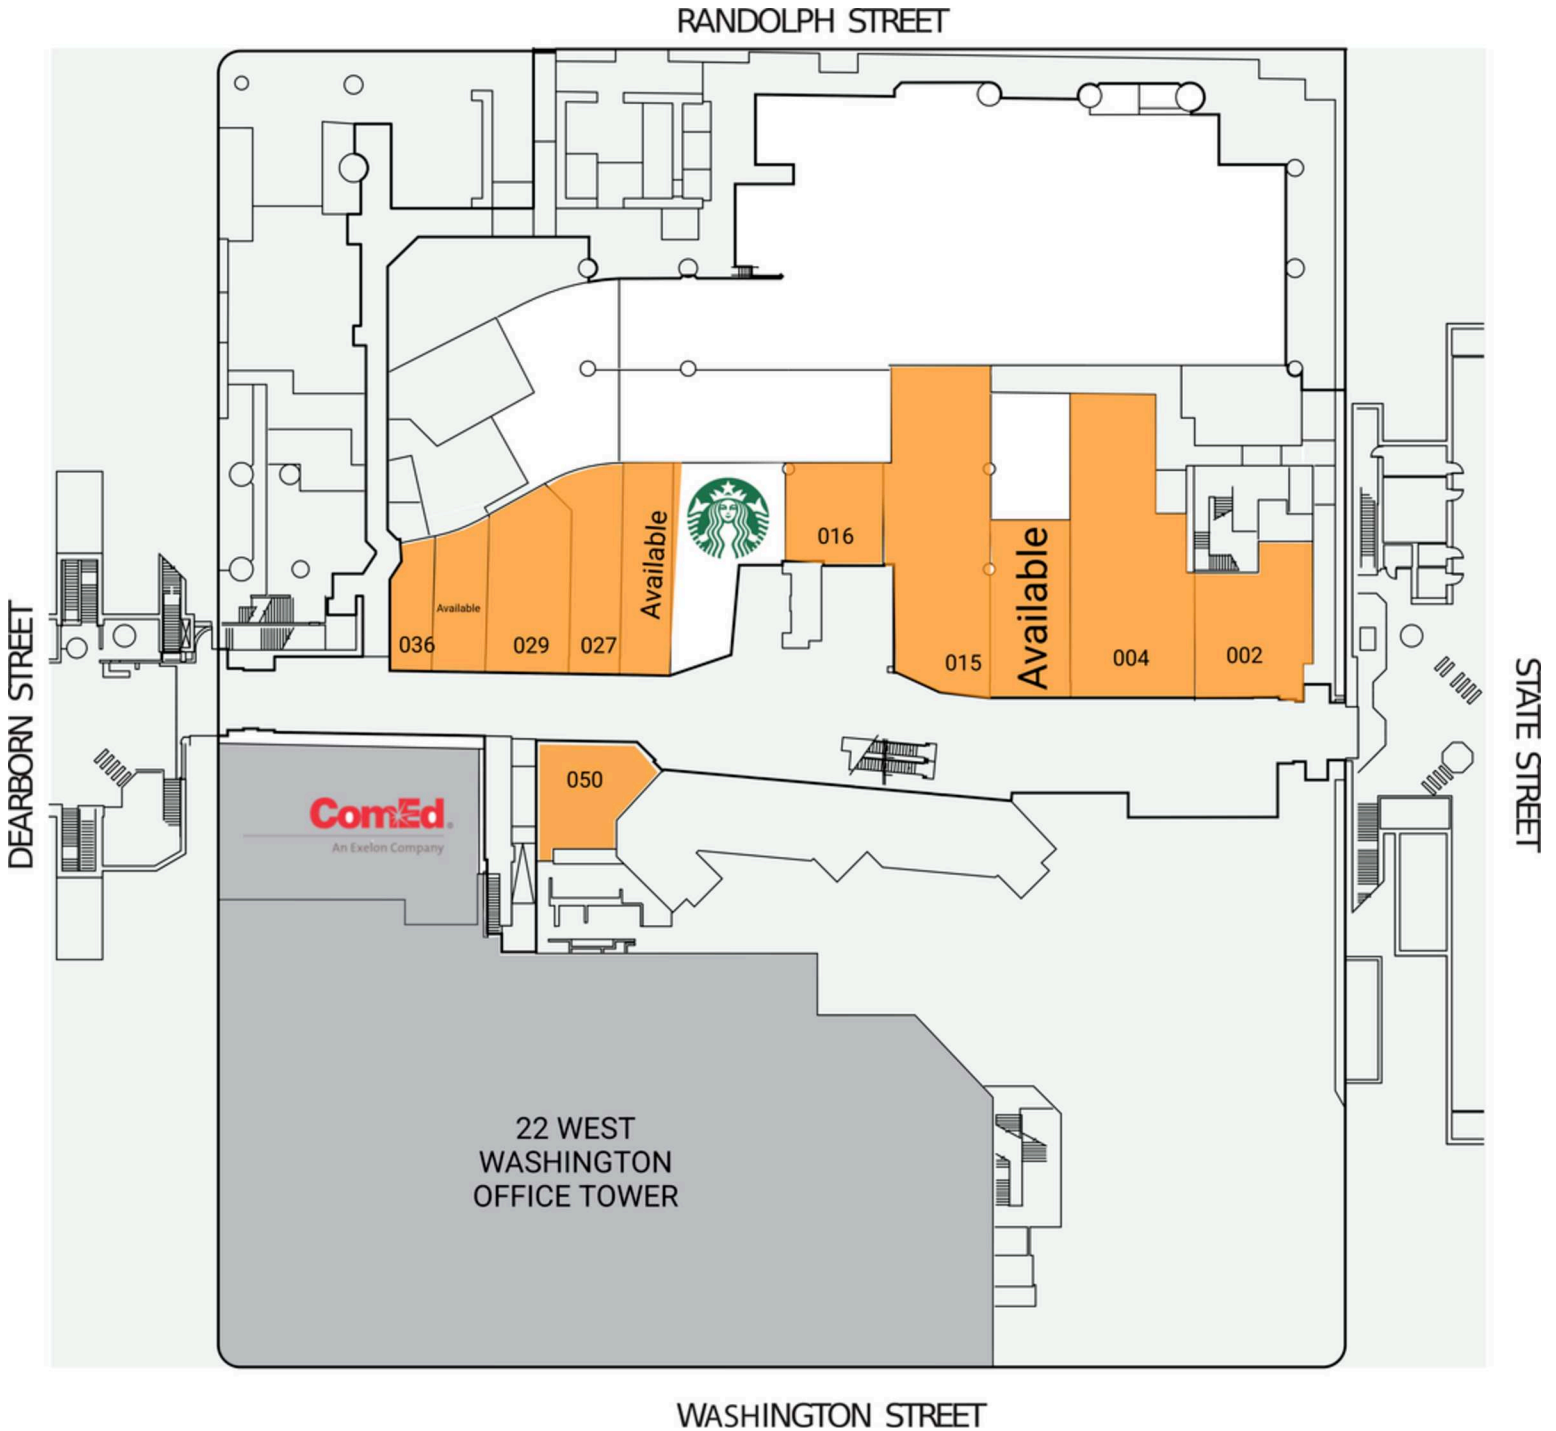

Block 37

Not to scale. CIM is not affiliated with, associated with, or a sponsor of any of the tenants pictured or mentioned. The names, logos and all related product and service names, design marks and slogans are the trademarks or service marks of their respective companies.

4700 Wilshire Boulevard, Los Angeles, CA 90010 | www.cimgroup.com

Powered by Property Capsule