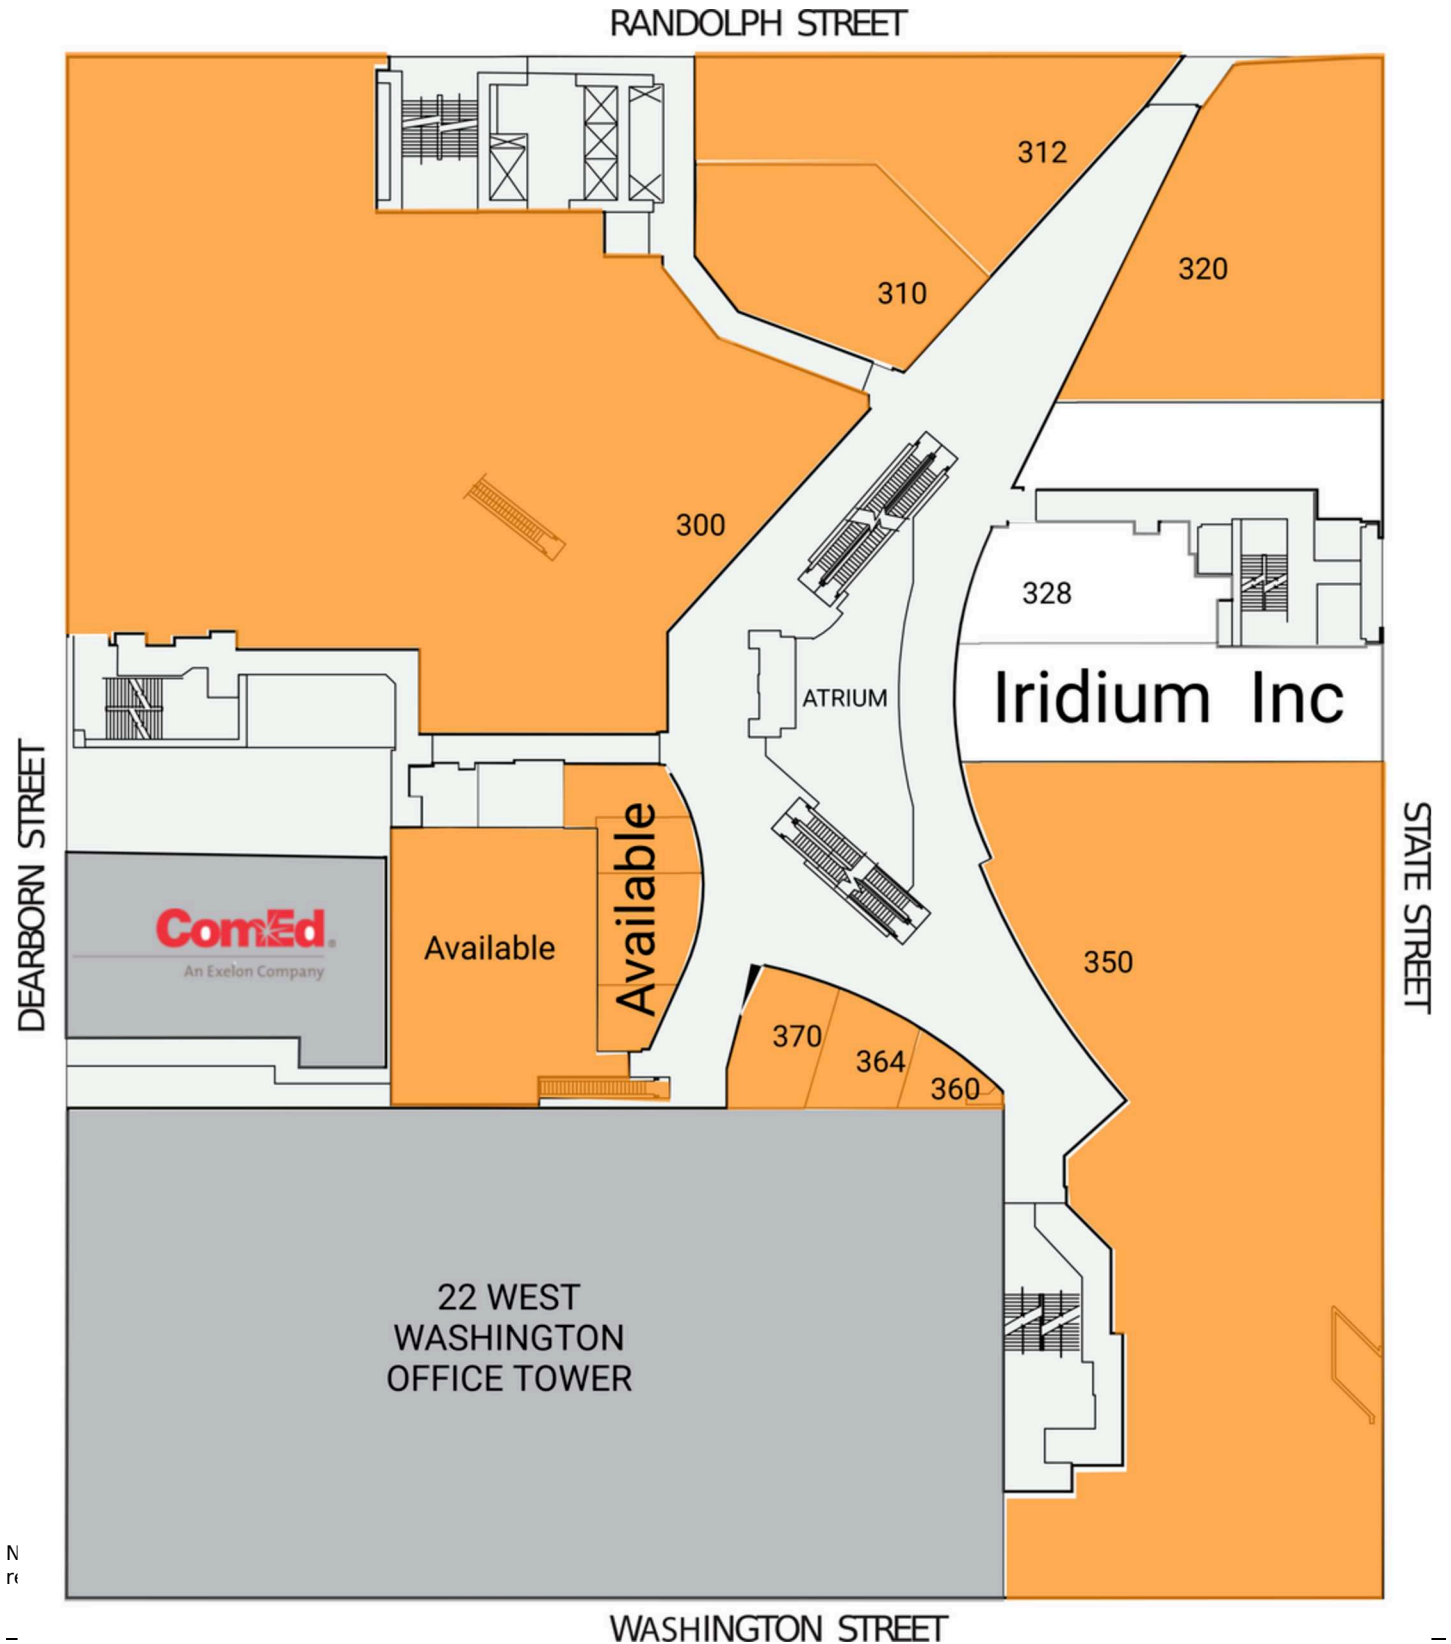

Block 37

4700 Wilshire Boulevard, Los Angeles, CA 90010 | www.cimgroup.com

Block 37

002	Available	1,448 SF
004	Gayle V's Best Ever Grilled Ch	2,933 SF
010	Available	1,292 SF
012	Magnolia Bakery	953 SF
015	Available	2,934 SF
016	Available	936 SF
018	Starbucks	1,637 SF
024	The Potting Bench Oak Park	977 SF
027	Available	1,015 SF
029	Folklore Crafts Inc	1,314 SF
030	Healthy Juice Bar	706 SF
036	Pedway Market	506 SF
050	Tea Monster	991 SF
100-104	The Dearborn Tavern	5,595 SF
104B	The Dearborn Tavern	2,040 SF
121	Zara	9,107 SF
128	Magnolia Bakery	2,553 SF
130	Rho Beauty Bridal Bag Co	1,007 SF
134	Sephora	5,982 SF
136	Available	815 SF
138	State Street Souvenirs	581 SF
140	Banana Republic Factory	2,481 SF
142	Anthropologie	3,960 SF
150	Verse Immersive	4,464 SF
152	Available	2,149 SF
156	Available	827 SF
160	Sunglass Hut	1,044 SF
164	The Potting Bench Oak Park	1,036 SF
170	L'Occitane	735 SF
176	Available	1,655 SF
180	Available	1,008 SF
184	Available	1,029 SF
186	Francesca's	1,441 SF
188	Akira	4,229 SF
194	Candle Time	2,574 SF
196	Available	673 SF
200	Five Iron Golf	7,685 SF
210A	Zara	2,868 SF
212	Zara	2,091 SF
214	Zara	17,962 SF
232	Available	731 SF
234	Available	1,125 SF
236	Lindbergh	5,779 SF
238	Lindbergh	4,024 SF
240	Banana Republic Factory	4,964 SF
250	Anthropologie	9,085 SF
260	Available	1,772 SF
264	Available	1,538 SF
268	Available	1,002 SF
270	Available	1,854 SF
286	Designers Market	4,368 SF
288	Designers Market	2,397 SF
290	Five Iron Golf	3,283 SF
300	Available	21,992 SF
310	Available	2,711 SF
312	Available	4,071 SF
320	Available	33,421 SF
328	Iridium (storage)	2,087 SF
330	Iridium Inc	5,045 SF
350	Available	16,934 SF
360	Available	295 SF
364	Available	567 SF
370	Available	719 SF
380	Available	290 SF
382	Available	701 SF
386	Available	358 SF
388	Available	442 SF
400	First Ascent Climbing & Fitness	17,632 SF
434	AMC	44,202 SF
440	First Ascent Climbing & Fitness	11,306 SF