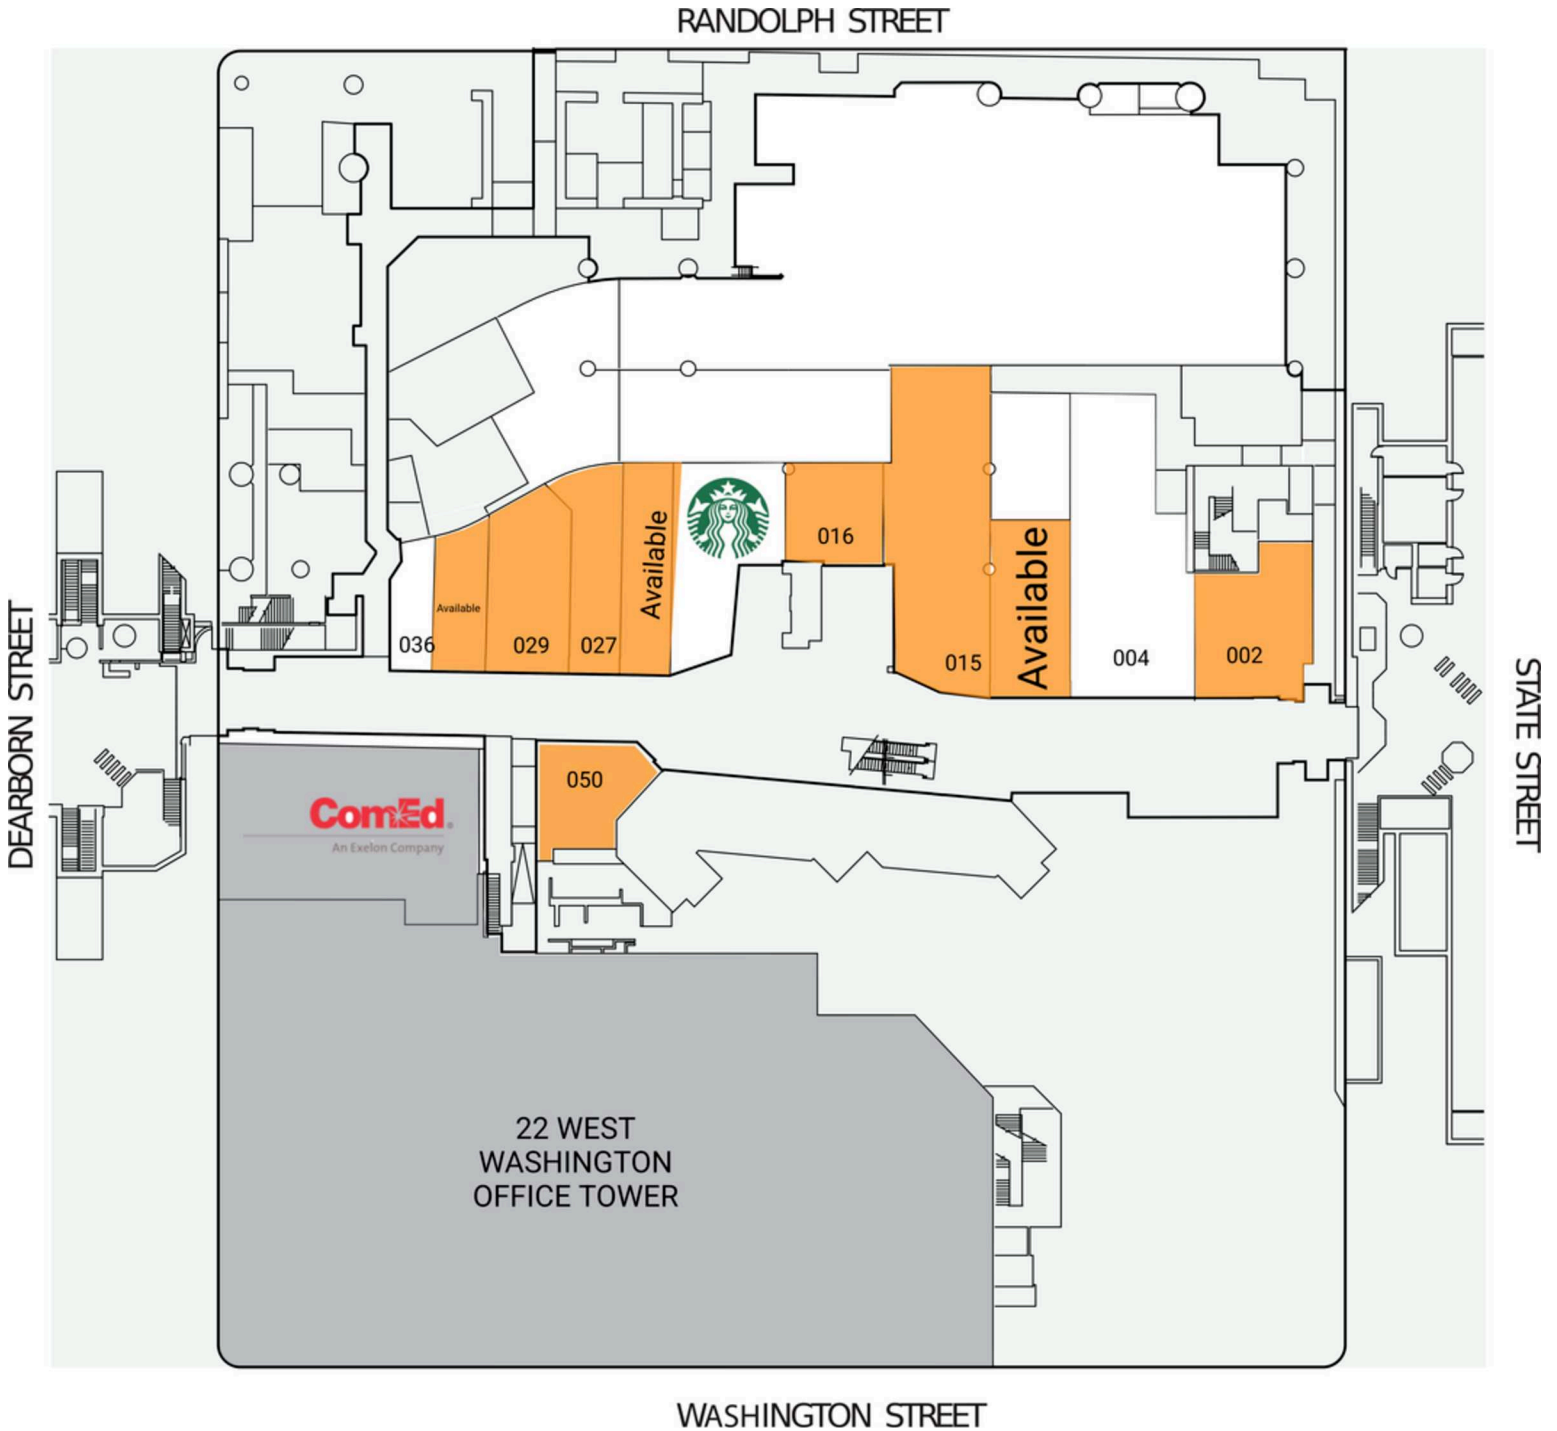

Block 37

Not to scale. CIM is not affiliated with, associated with, or a sponsor of any of the tenants pictured or mentioned. The names, logos and all related product and service names, design marks and slogans are the trademarks or service marks of their respective companies.

4700 Wilshire Boulevard, Los Angeles, CA 90010 | www.cimgroup.com

Powered by Property Capsule