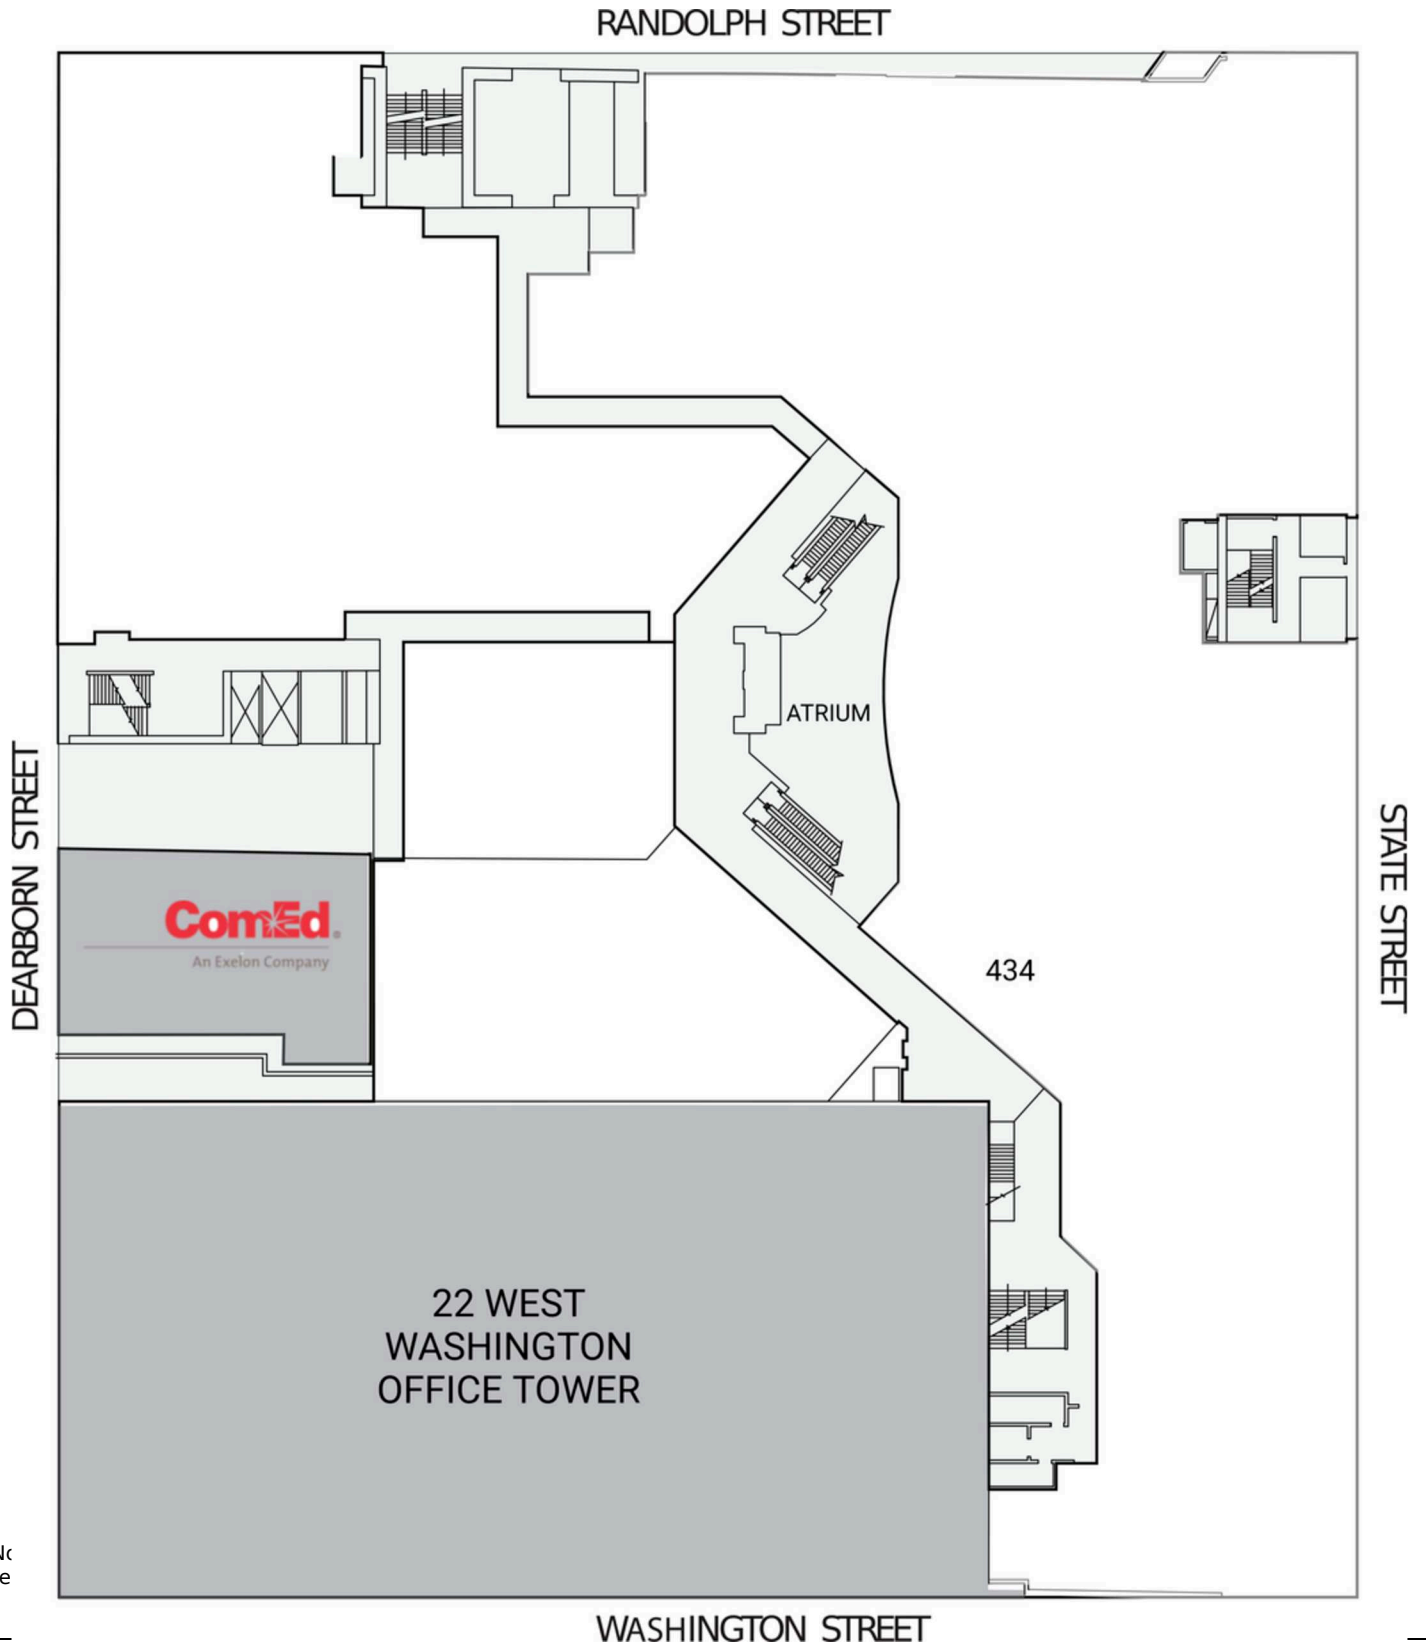

Block 37

4700 Wilshire Boulevard, Los Angeles, CA 90010 | www.cimgroup.com

Block 37

002	Available	1,448 SF
004	Gayle V's Best Ever Grilled Ch	2,933 SF
010	Available	1,292 SF
012	Magnolia Bakery	953 SF
015	Available	2,934 SF
016	Available	936 SF
018	Starbucks	1,637 SF
024	Available	977 SF
027	Available	1,015 SF
029	Available	1,314 SF
030	Available	706 SF
036	Pedway Market	506 SF
050	Tea Monster	991 SF
100-104	The Dearborn Tavern	5,595 SF
104B	The Dearborn Tavern	2,040 SF
121	Zara	9,107 SF
128	Magnolia Bakery	2,553 SF
130	Rho Beauty Bridal Bag Co	1,007 SF
134	Sephora	5,982 SF
136	Available	815 SF
138	State Street Souvenirs	581 SF
140	Banana Republic Factory	2,481 SF
142	Anthropologie	3,960 SF
150	Verse Immersive	4,464 SF
152	Available	2,149 SF
156	Available	827 SF
160	Sunglass Hut	1,044 SF
164	Available	1,036 SF
170	L'Occitane	735 SF
176	Available	1,655 SF
180	Available	1,008 SF
184	Available	1,029 SF
186	Francesca's	1,441 SF
188	Akira	4,229 SF
194	Candle Time	2,574 SF
196	Available	673 SF
200	Five Iron Golf	7,685 SF
210A	Zara	2,868 SF
212	Zara	2,091 SF
214	Zara	17,962 SF
232	Available	731 SF
234	Available	1,125 SF
236	Lindbergh	5,779 SF
238	Lindbergh	4,024 SF
240	Banana Republic Factory	4,964 SF
250	Anthropologie	9,085 SF
260	Available	1,772 SF
264	Available	1,538 SF
268	Available	1,002 SF
270	Available	1,854 SF
286	Designers Market	4,368 SF
288	Designers Market	2,397 SF
290	Five Iron Golf	3,283 SF
300	Available	21,992 SF
310	Available	2,711 SF
312	Available	4,071 SF
320	Available	33,421 SF
328	Iridium (storage)	2,087 SF
330	Iridium Inc	5,045 SF
350	Available	16,934 SF
360	Available	295 SF
364	Available	567 SF
370	Available	719 SF
380	Available	290 SF
382	Available	701 SF
386	Available	358 SF
388	Available	442 SF
400	First Ascent Climbing & Fitness	17,632 SF
434	AMC	44,202 SF
440	First Ascent Climbing & Fitness	11,306 SF