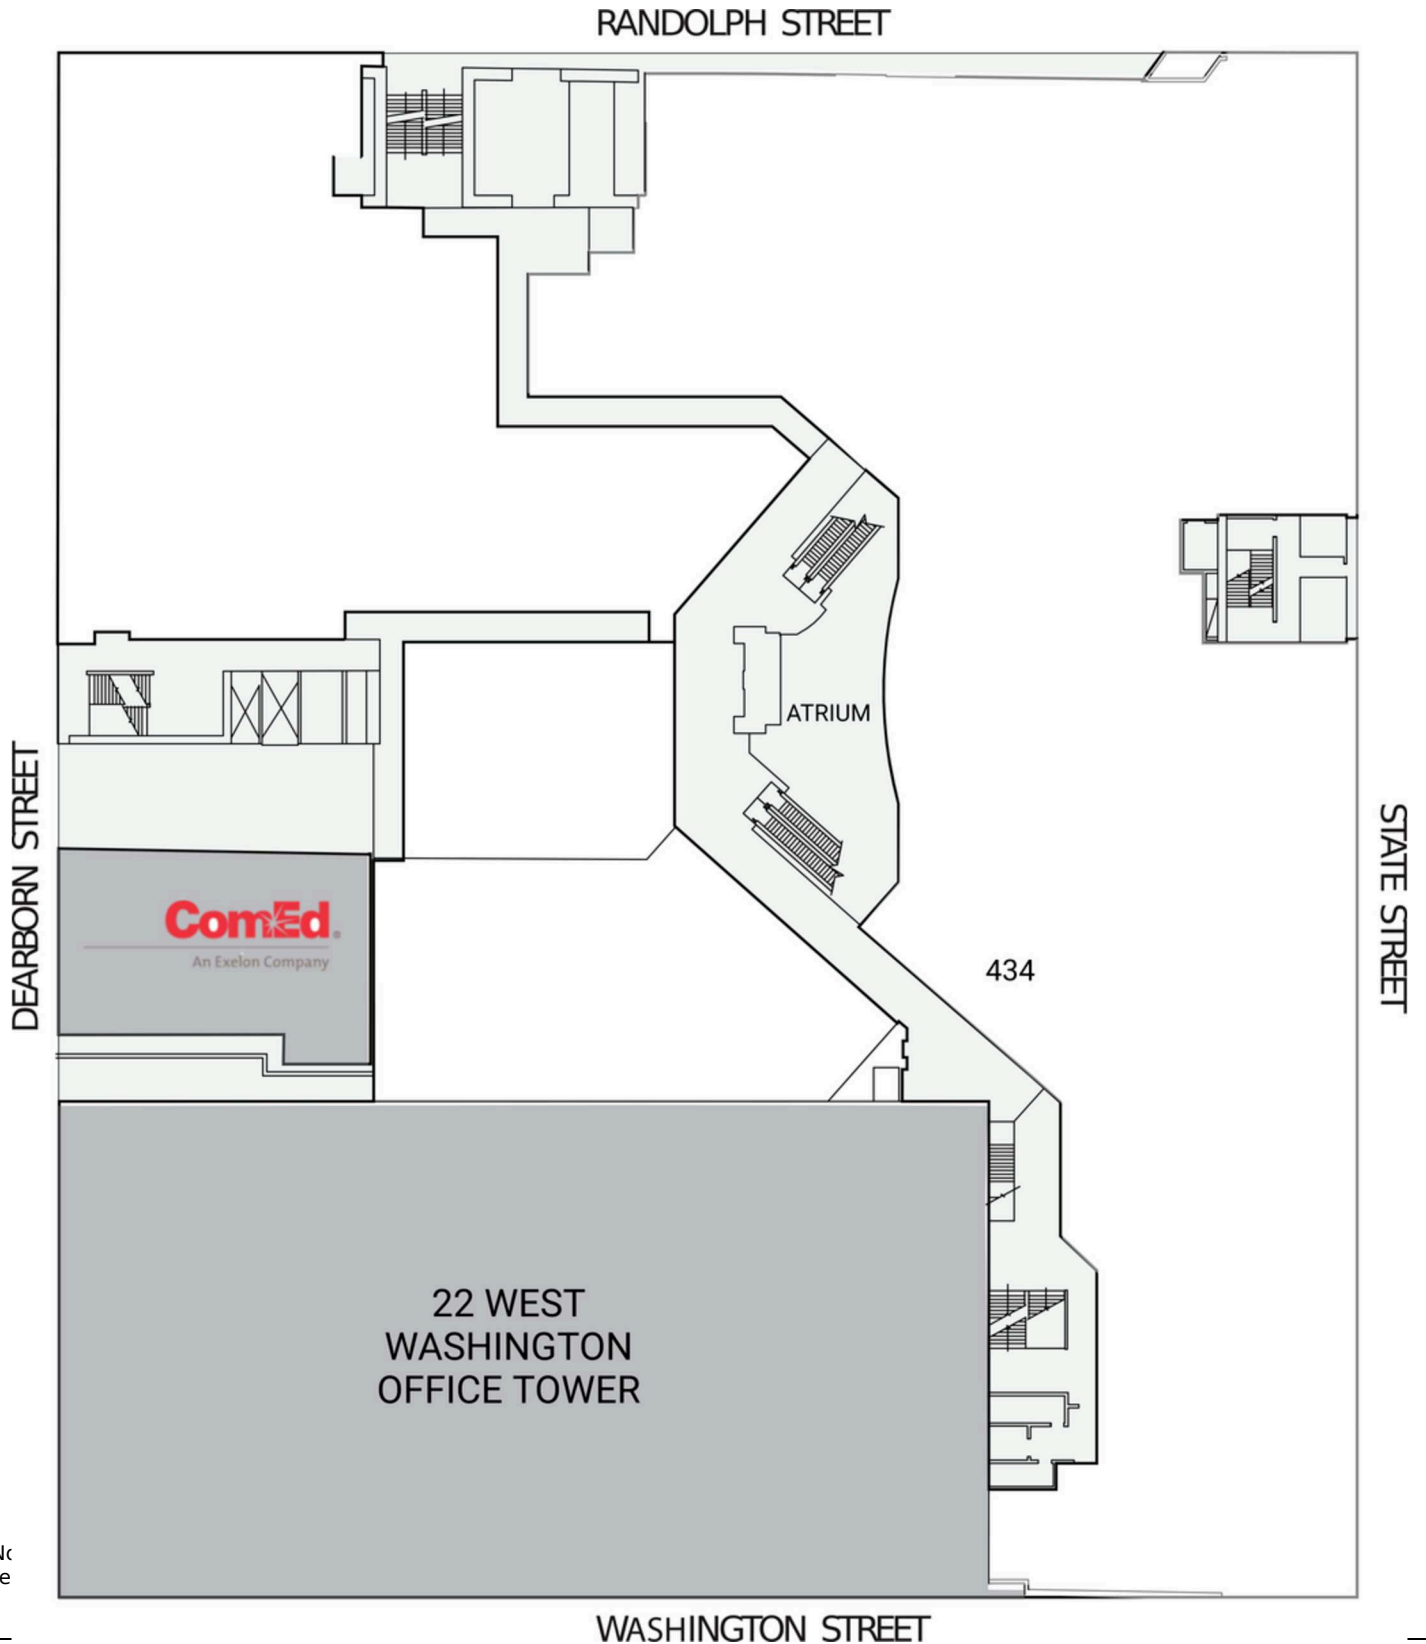

Block 37

CIM

CIM

4700 Wilshire Boulevard, Los Angeles, CA 90010 | www.cimgroup.com

Powered by Property Capsule

Block 37

002	Available	1,448 SF
004	Available	2,933 SF
010	Available	1,292 SF
012	Magnolia Bakery	953 SF
015	Available	2,934 SF
016	Available	936 SF
018	Starbucks	1,637 SF
024	Available	977 SF
027	Available	1,015 SF
029	Available	1,314 SF
030	Available	706 SF
036	Available	506 SF
050	Available	991 SF
100-104	The Dearborn Tavern	5,595 SF
104B	The Dearborn Tavern	2,040 SF
121	Zara	9,107 SF
128	Magnolia Bakery	2,553 SF
130	Available	1,007 SF
134	Sephora	5,982 SF
136	Available	815 SF
138	State Street Souvenirs	581 SF
140	Banana Republic Factory	2,481 SF
142	Available	3,960 SF
150	Available	4,464 SF
152	Available	2,149 SF
156	Available	827 SF
160	Available	1,044 SF
164	Available	1,036 SF
170	Available	735 SF
176	Available	1,655 SF
180	Available	1,008 SF
184	Available	1,029 SF
186	Francesca's	1,441 SF
188	Available	4,229 SF
194	Candle Time	2,574 SF
196	Available	673 SF
200	Five Iron Golf	7,685 SF
210A	Zara	2,868 SF
212	Zara	2,091 SF
214	Zara	17,962 SF
232	Available	731 SF
234	Available	1,125 SF
236	Lindbergh	5,779 SF
238	Lindbergh	4,024 SF
240	Banana Republic Factory	4,964 SF
250	Available	9,085 SF
260	Available	1,772 SF
264	Available	1,538 SF
268	Available	1,002 SF
270	Available	1,854 SF
286	Designers Market	4,368 SF
288	Designers Market	2,397 SF
290	Five Iron Golf	3,283 SF
300	Available	21,992 SF
310	Available	2,711 SF
312	Available	4,071 SF
320	Available	33,421 SF
328	Iridium (storage)	2,087 SF
330	Iridium Inc	5,045 SF
350	Available	16,934 SF
360	Available	295 SF
364	Available	567 SF
370	Available	719 SF
380	Available	290 SF
382	Available	701 SF
386	Available	358 SF
388	Available	442 SF
400	First Ascent Climbing & Fitness	17,632 SF
434	AMC	44,202 SF
440	First Ascent Climbing & Fitness	11,306 SF