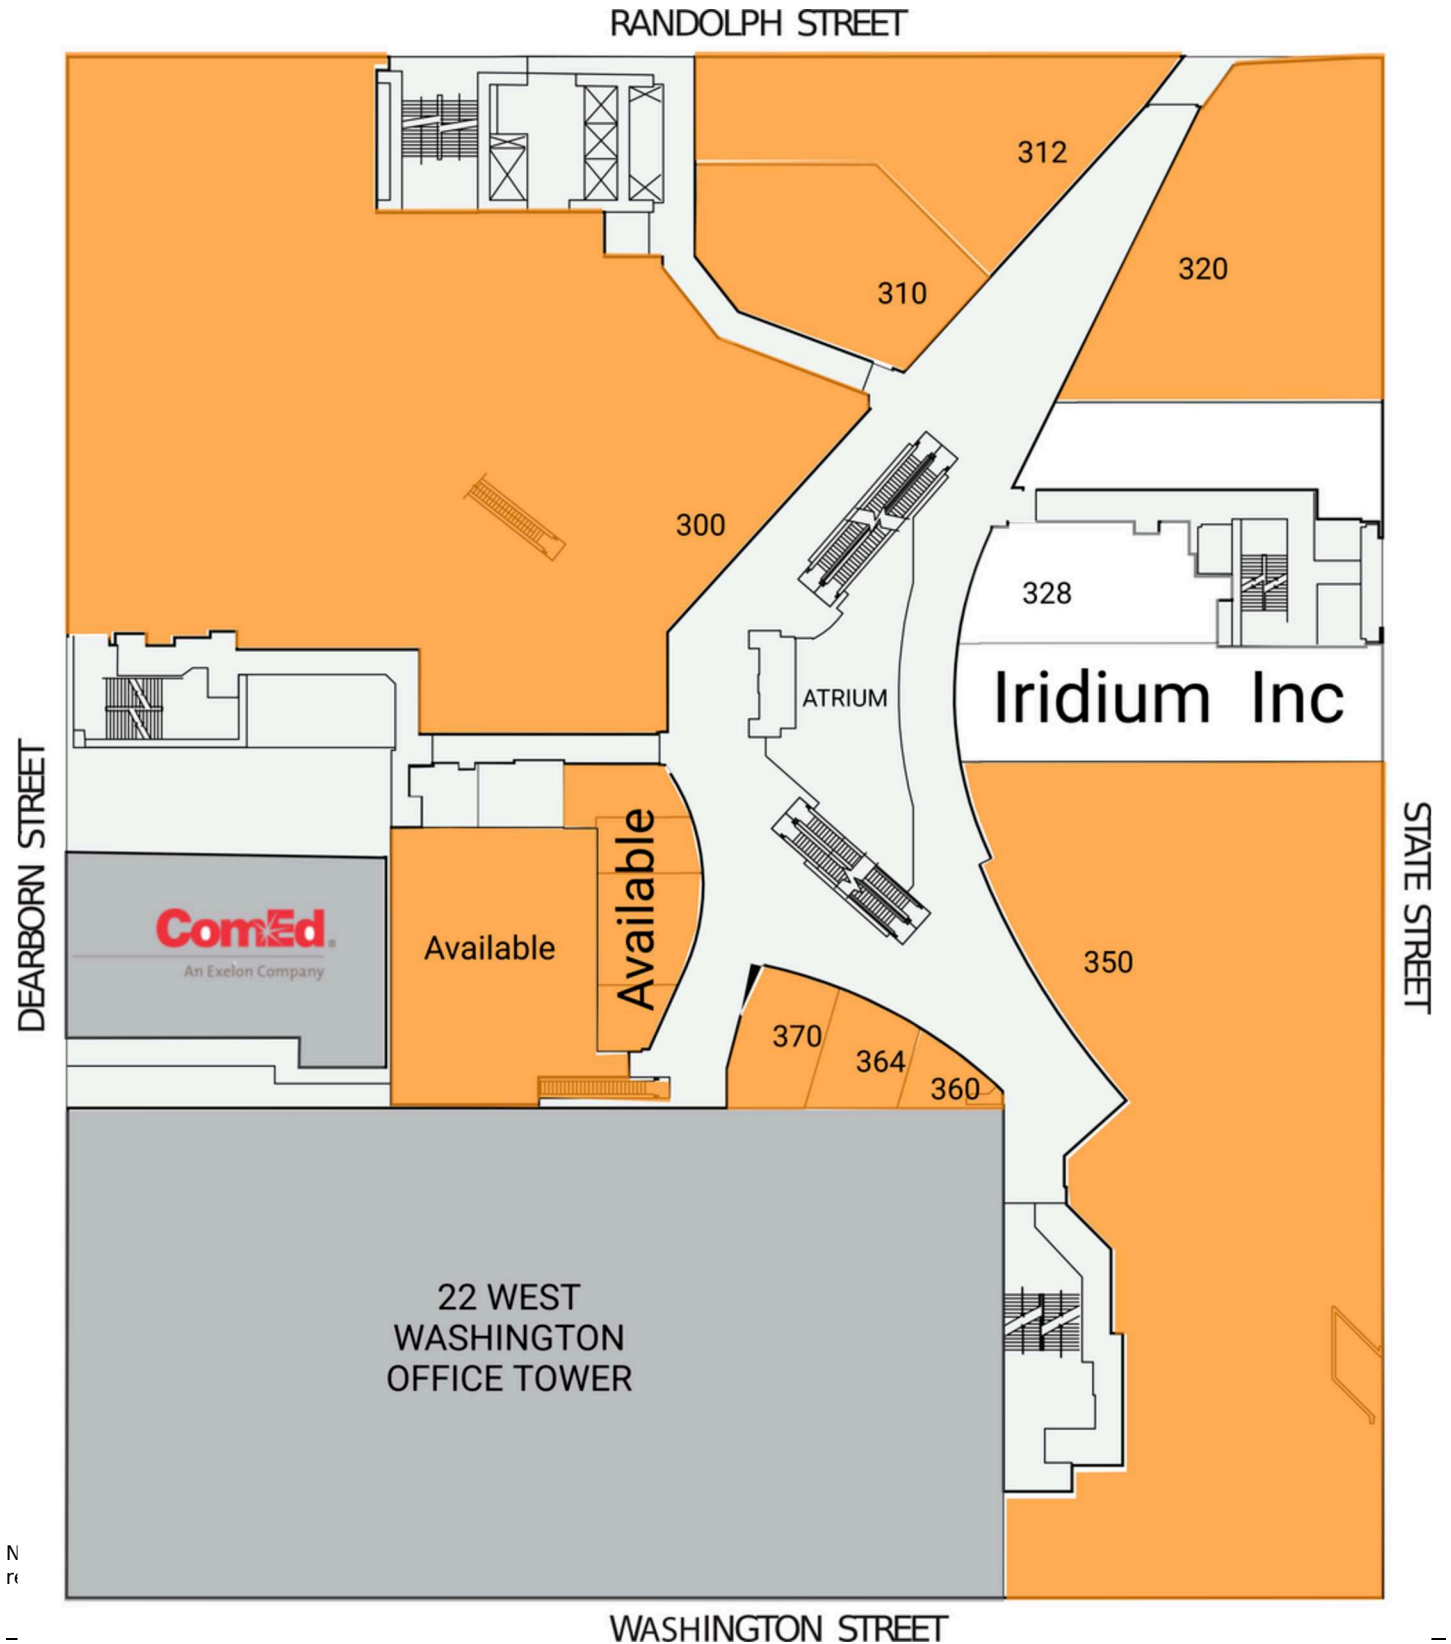

Block 37

CIM

CIM

4700 Wilshire Boulevard, Los Angeles, CA 90010 | www.cimgroup.com

Powered by Property Capsule

Block 37

002	Available	1,448 SF
004	Gayle V's Best Ever Grilled Ch	2,933 SF
010	Available	1,292 SF
012	Magnolia Bakery	953 SF
015	Available	2,934 SF
016	Available	936 SF
018	Starbucks	1,637 SF
024	Available	977 SF
027	Available	1,015 SF
029	Available	1,314 SF
030	Available	706 SF
036	Pedway Market	506 SF
050	Available	991 SF
100-104	The Dearborn Tavern	5,595 SF
104B	The Dearborn Tavern	2,040 SF
121	Zara	9,107 SF
128	Magnolia Bakery	2,553 SF
130	Rho Beauty Bridal Bag Co	1,007 SF
134	Sephora	5,982 SF
136	Available	815 SF
138	State Street Souvenirs	581 SF
140	Banana Republic Factory	2,481 SF
142	Anthropologie	3,960 SF
150	Available	4,464 SF
152	Available	2,149 SF
156	Available	827 SF
160	Sunglass Hut	1,044 SF
164	Available	1,036 SF
170	Available	735 SF
176	Available	1,655 SF
180	Available	1,008 SF
184	Available	1,029 SF
186	Francesca's	1,441 SF
188	Available	4,229 SF
194	Candle Time	2,574 SF
196	Available	673 SF
200	Five Iron Golf	7,685 SF
210A	Zara	2,868 SF
212	Zara	2,091 SF
214	Zara	17,962 SF
232	Available	731 SF
234	Available	1,125 SF
236	Lindbergh	5,779 SF
238	Lindbergh	4,024 SF
240	Banana Republic Factory	4,964 SF
250	Anthropologie	9,085 SF
260	Available	1,772 SF
264	Available	1,538 SF
268	Available	1,002 SF
270	Available	1,854 SF
286	Designers Market	4,368 SF
288	Designers Market	2,397 SF
290	Five Iron Golf	3,283 SF
300	Available	21,992 SF
310	Available	2,711 SF
312	Available	4,071 SF
320	Available	33,421 SF
328	Iridium (storage)	2,087 SF
330	Iridium Inc	5,045 SF
350	Available	16,934 SF
360	Available	295 SF
364	Available	567 SF
370	Available	719 SF
380	Available	290 SF
382	Available	701 SF
386	Available	358 SF
388	Available	442 SF
400	First Ascent Climbing & Fitness	17,632 SF
434	AMC	44,202 SF
440	First Ascent Climbing & Fitness	11,306 SF