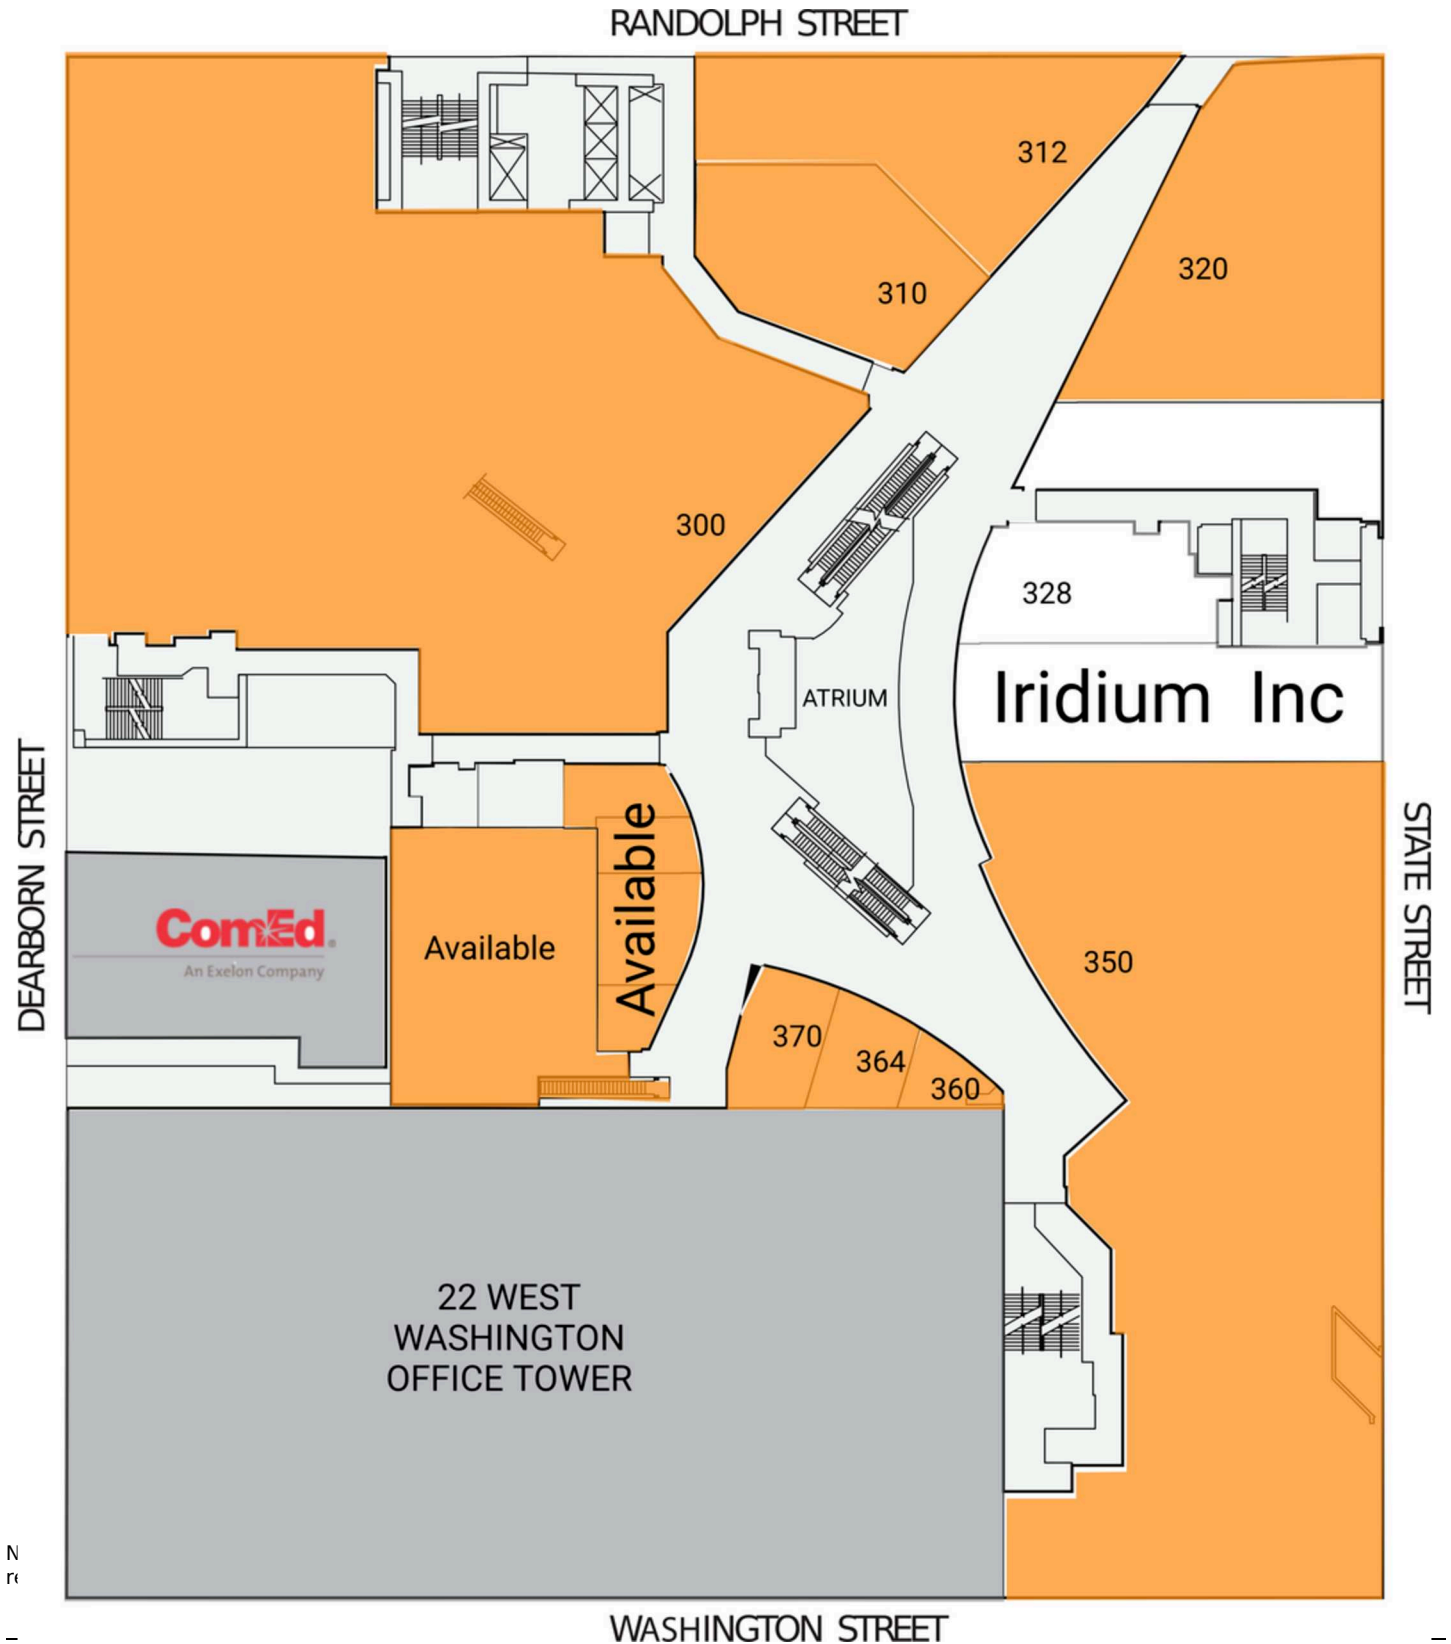

Block 37

4700 Wilshire Boulevard, Los Angeles, CA 90010 | www.cimgroup.com

Block 37

002	Available	1,448 SF
004	Gayle V's Best Ever Grilled Ch	2,933 SF
010	Available	1,292 SF
012	Magnolia Bakery	953 SF
015	Available	2,934 SF
016	Available	936 SF
018	Starbucks	1,637 SF
024	Available	977 SF
027	Available	1,015 SF
029	Available	1,314 SF
030	Available	706 SF
036	Pedway Market	506 SF
050	Tea Monster	991 SF
100-104	The Dearborn Tavern	5,595 SF
104B	The Dearborn Tavern	2,040 SF
121	Zara	9,107 SF
128	Magnolia Bakery	2,553 SF
130	Rho Beauty Bridal Bag Co	1,007 SF
134	Sephora	5,982 SF
136	Available	815 SF
138	State Street Souvenirs	581 SF
140	Banana Republic Factory	2,481 SF
142	Anthropologie	3,960 SF
150	Verse Immersive	4,464 SF
152	Available	2,149 SF
156	Available	827 SF
160	Sunglass Hut	1,044 SF
164	Available	1,036 SF
170	L'Occitane	735 SF
176	Available	1,655 SF
180	Available	1,008 SF
184	Available	1,029 SF
186	Francesca's	1,441 SF
188	Akira	4,229 SF
194	Candle Time	2,574 SF
196	Available	673 SF
200	Five Iron Golf	7,685 SF
210A	Zara	2,868 SF
212	Zara	2,091 SF
214	Zara	17,962 SF
232	Available	731 SF
234	Available	1,125 SF
236	Lindbergh	5,779 SF
238	Lindbergh	4,024 SF
240	Banana Republic Factory	4,964 SF
250	Anthropologie	9,085 SF
260	Available	1,772 SF
264	Available	1,538 SF
268	Available	1,002 SF
270	Available	1,854 SF
286	Designers Market	4,368 SF
288	Designers Market	2,397 SF
290	Five Iron Golf	3,283 SF
300	Available	21,992 SF
310	Available	2,711 SF
312	Available	4,071 SF
320	Available	33,421 SF
328	Iridium (storage)	2,087 SF
330	Iridium Inc	5,045 SF
350	Available	16,934 SF
360	Available	295 SF
364	Available	567 SF
370	Available	719 SF
380	Available	290 SF
382	Available	701 SF
386	Available	358 SF
388	Available	442 SF
400	First Ascent Climbing & Fitness	17,632 SF
434	AMC	44,202 SF
440	First Ascent Climbing & Fitness	11,306 SF