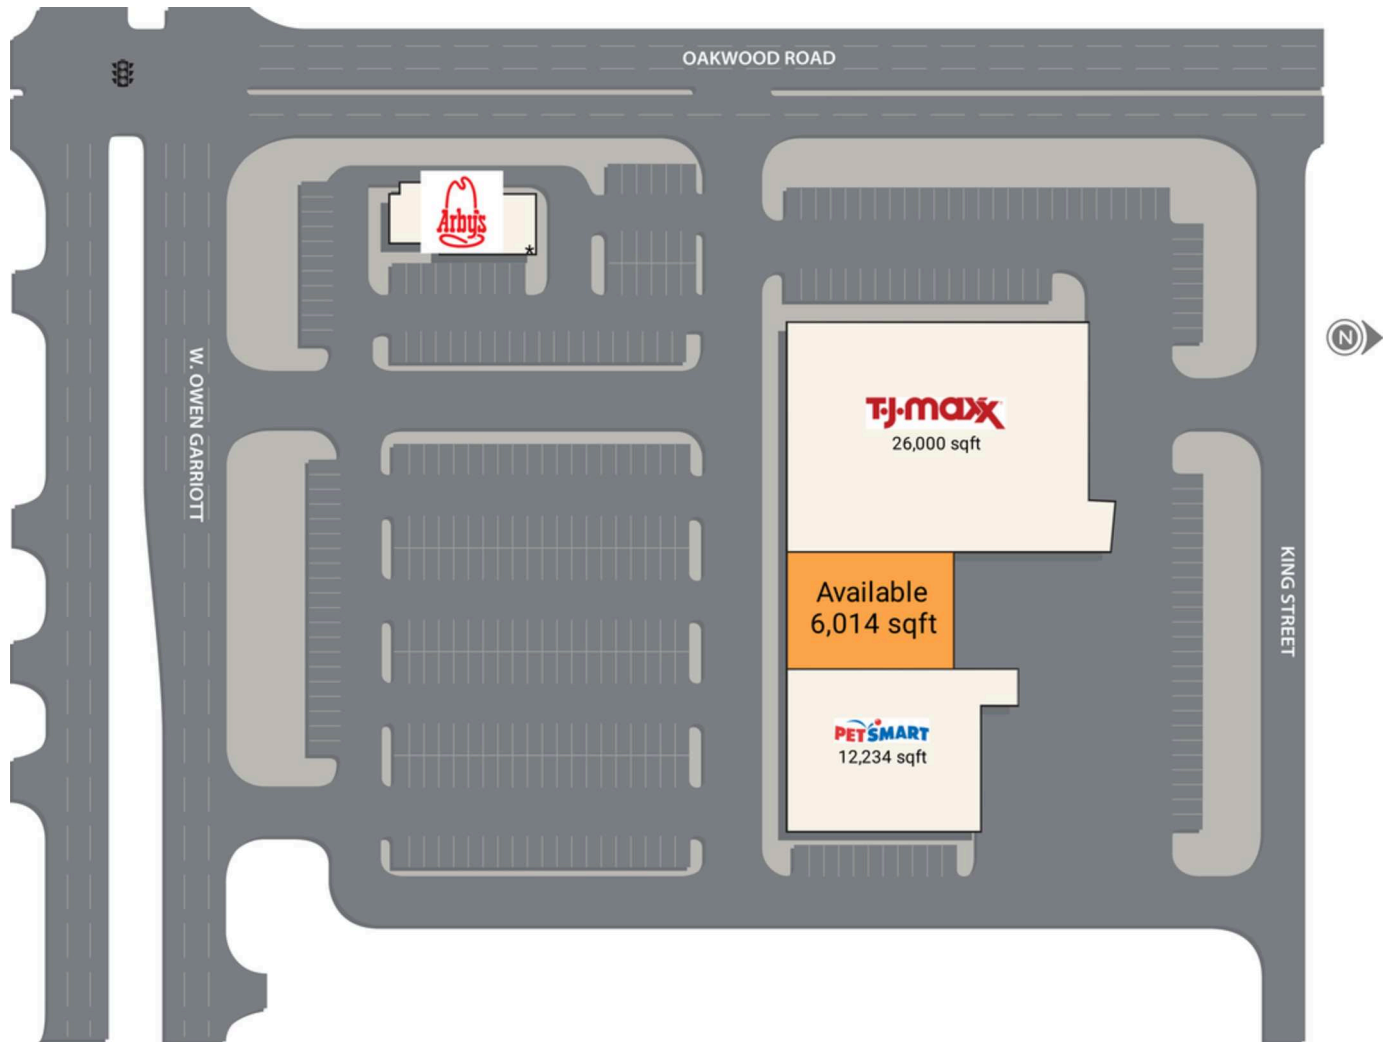

Enid Crossing

100 TJ Maxx
200 Five Below

26,000 SF
6,014 SF

300 PetSmart

12,234 SF

Not to scale. Owned by Cole Credit Property Trust IV, Inc., sponsored by CCO Group, LLC (CCO Group), a subsidiary of CIM Group* (CIM*). Corporate tenants may also occupy numerous properties that are not owned by CIM. CCO Group and CIM are not affiliated with, associated with, or a sponsor of any of the tenants pictured or mentioned. The names, logos and all related product and service names, design marks and slogans are the trademarks or service marks of their respective companies.

4700 Wilshire Boulevard, Los Angeles, CA 90010 | www.cimgroup.com